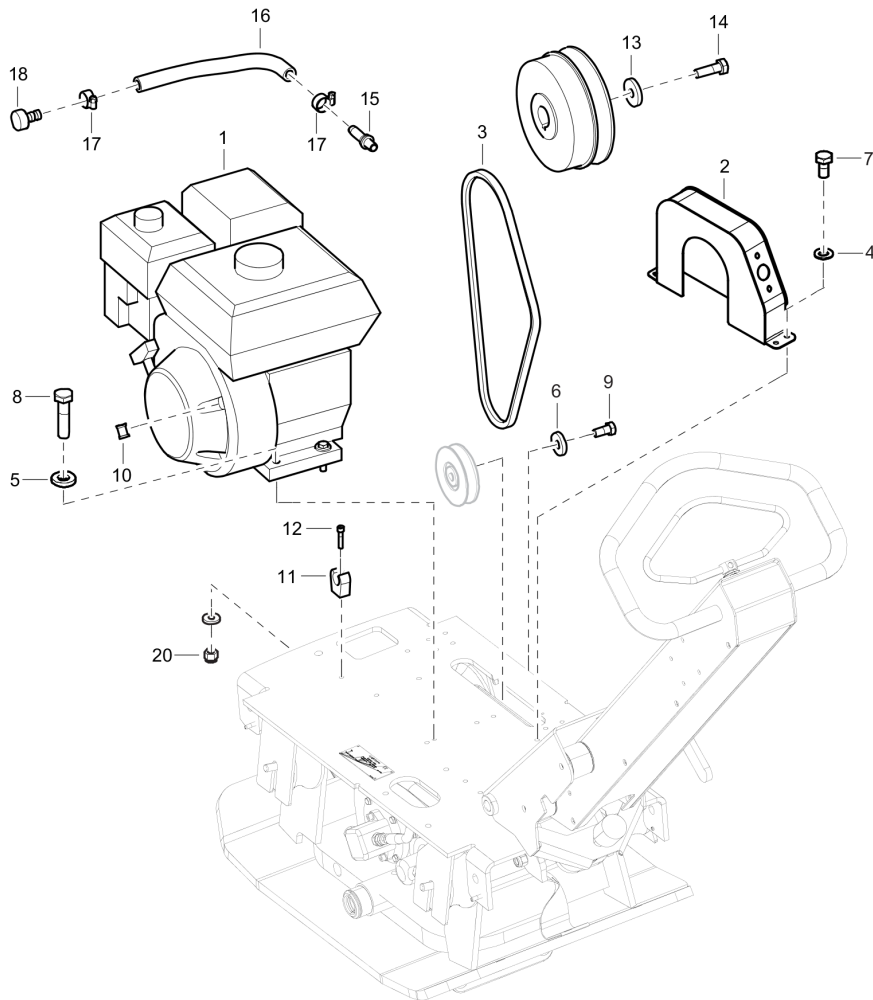

Engine Engine installation, Honda

Refer to Parts Online for the most up to date information. The printed information might be outdated.

Thu Jun 16 00:26:04 MDT 2016

Item	Part No.	Name	Qty	L
1	4700387979	Engine, complete Honda GX200 SM-12SD	1	A
2	3382014424	V-belt cover	1	
3	4700281345	V-belt	1	
4	0300013055	Washer, 8.4 x 22 x 3 mm, 0.33 x 0.87 x 0.12 in. 300 HV	4	
5	0301233500	Washer, 8.4 x 16 x 1.5 mm, 0.33 x 0.63 x 0.06 in. 300 HV	4	
6	0300013079	Washer, 13 x 30 x 4 mm, 0.51 x 1.18 x 0.16 in. 300 HV	1	
7	0147132203	Screw, M8 x 16 mm 8.8 A2K	4	
8	0147132703	Screw, M8 x 35 mm 8.8 A2K	4	
9	0147136203	Screw, M10 x 25 mm 8.8 A3K	1	
10	0346100201	Clamp	1	
11	4700281234	Ryw-clips	1	
12	0211121003	Screw, M5 x 25 mm 8.8 A2K	1	
13	0300013080	Washer, 8.4 x 26 x 4 mm, 0.33 x 1.02 x 0.16 in. 300 HV	1	
14	0147132503	Screw, M8 x 25 mm 8.8 A2K	1	
15	4812070374	Hose connection	1	
16	3382010186	Hose	1	
17	4700313001	Hose clamp	2	
18	3382010180	Plug	1	
20	0291112856	Nut, M5 A2K	1