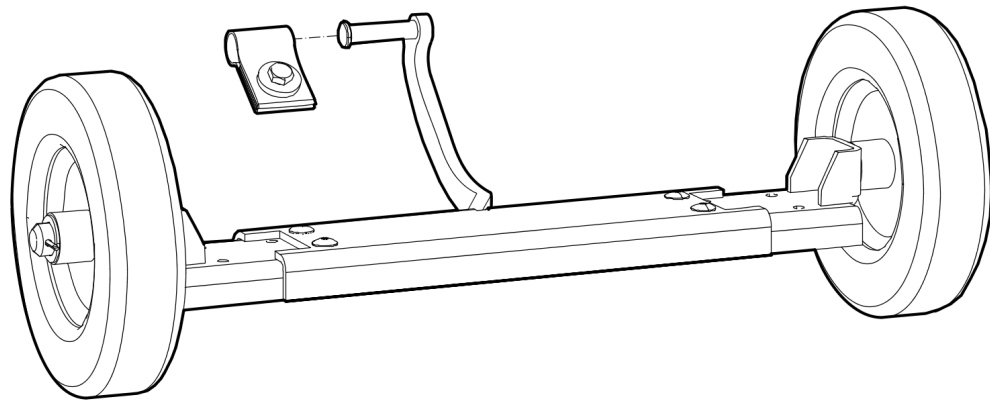

Comments for Page: Forward and reverse piston repair kit

(L)OCAL REMARKS

A | See section "Eccentric element".

Service Transport device kit

Item	Part No.	Name	Qty	L
1	4700394969	Transport device kit	1	
-	--	Transport device	1	
-	--	Strap	1	
-	--	Washer, 13 x 36 x 6 mm, 0.51 x 1.42 x 0.24 in. 300 HV	1	
-	--	Screw, M12 x 25 mm 8.8 A3K	1	
-	--	Screw, M8 x 30 mm 8.8	4	
-	--	Wheel shaft	2	
-	--	Washer	4	
-	--	Wheel	2	
-	--	Split pin	2	
-	--	Washer, 8.4 x 22 x 3 mm, 0.33 x 0.87 x 0.12 in. 300 HV	4	
-	--	Nut, M8 A2K	4	