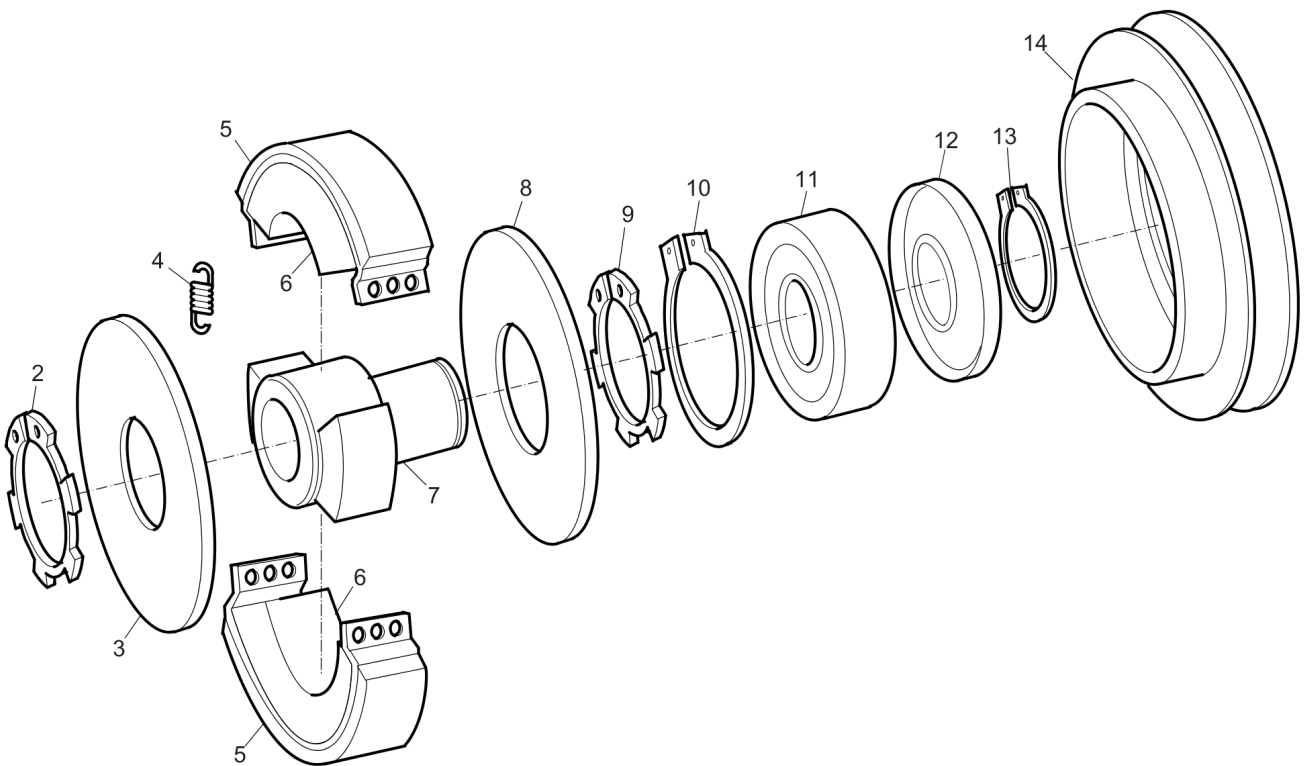

Mechanical Centrifugal clutch, Hatz manual start

1													
2	3	4	5	6	7	8	9	10	11	12	13	14