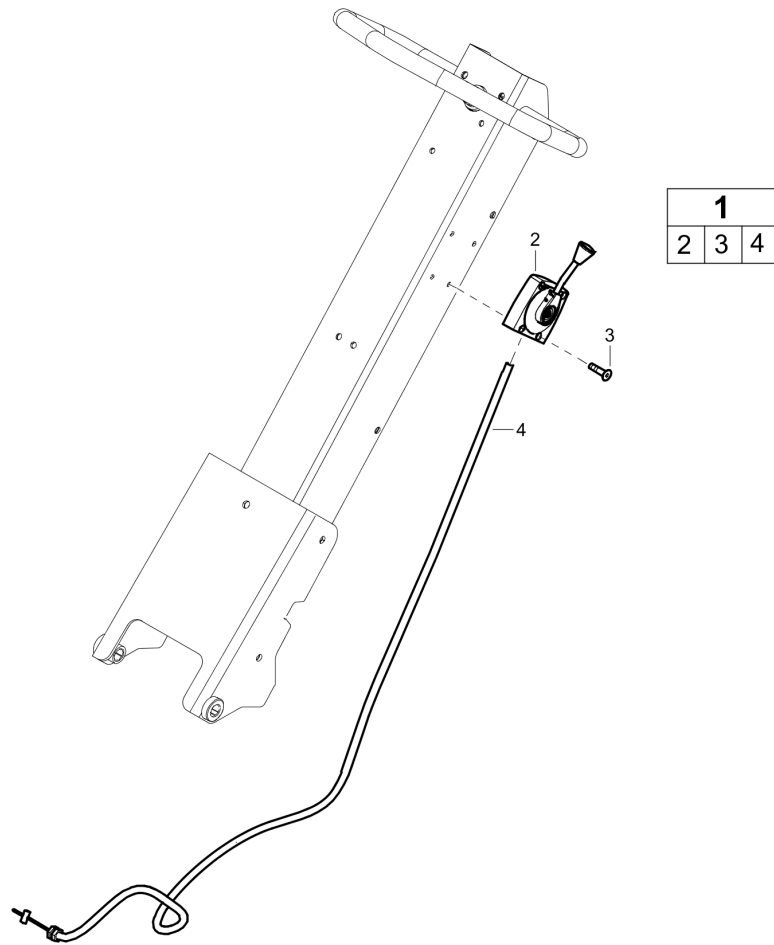

Mechanical Ground plate and eccentric element installation

Refer to Parts Online for the most up to date information. The printed information might be outdated.

Thu Jun 16 00:25:46 MDT 2016

Item	Part No.	Name	Qty	L
1	3382014148	Ground plate	1	
2	4700280750	Shock absorber	4	
3	0301235800	Flat washer	8	
4	0266211200	Hexagon nut M12	4	
5	4700747541	Copper washer, 16.7 x 24 x 1.5 mm, 0.66 x 0.94 x 0.06 in. TYPE A, M16	1	
6	0211136003	Hex socket screw	1	
7	0300027411	Washer	6	
8	0211110498	Screw, M12 x 160 mm 12.9GEOMET®	6	
9	4700280858	V-belt protection, inner	1	
10	4700280871	V-belt cover	1	
11	0301233500	Washer, 8.4 x 16 x 1.5 mm, 0.33 x 0.63 x 0.06 in. 300 HV	8	
12	0147132303	Screw DIN933	6	
13	0147132603	Screw	2	

Refer to Parts Online for the most up to date information. The printed information might be outdated.

Thu Jun 16 00:25:51 MDT 2016

Mechanical Throttle control, Honda

Item	Part No.	Name	Qty	L
1	3382014779	Throttle control	1	
2	4700397114	Throttle lever	1	
3	-	Screw	4	
4	3382014780	Cable	1	

Item	Part No.	Name	Qty	L
1	4700393319	Throttle control	1	
2	4700397114	Throttle lever	1	
3	-	Screw	4	
4	4700393318	Cable	1	

Mechanical Belt tightner

Item	Part No.	Name	Qty	L
1	4700280835	Idler, cpl	1	
2	0335112700	Retaining ring for shaft	1	
3	0335210511	Snap ring	1	
4	4700111114	Ball bearing	1	
5	4700280836	V-belt pulley	1	
6	4700280837	Shaft	1	