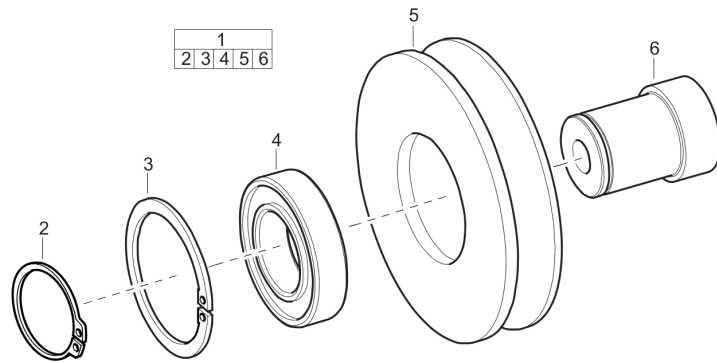

Mechanical Throttle control, Hatz, EPA version

Item	Part No.	Name	Qty	L
1	3382012121	Throttle control	1	
2	3382014271	Throttle control EPA	1	
3	-	Screw	4	
4	3382100297	Cable	1	

Mechanical Throttle control, Hatz, Non EPA version

Item	Part No.	Name	Qty	L
1	4700393319	Throttle control	1	
2	4700397114	Throttle lever	1	
3	-	Screw	4	
4	4700393318	Cable	1	

Mechanical Belt tightner

Item	Part No.	Name	Qty	L
1	4700280835	Idler, cpl	1	
2	0335112700	Retaining ring for shaft	1	
3	0335210511	Snap ring	1	
4	4700111114	Ball bearing	1	
5	4700280836	V-belt pulley	1	
6	4700280837	Shaft	1	