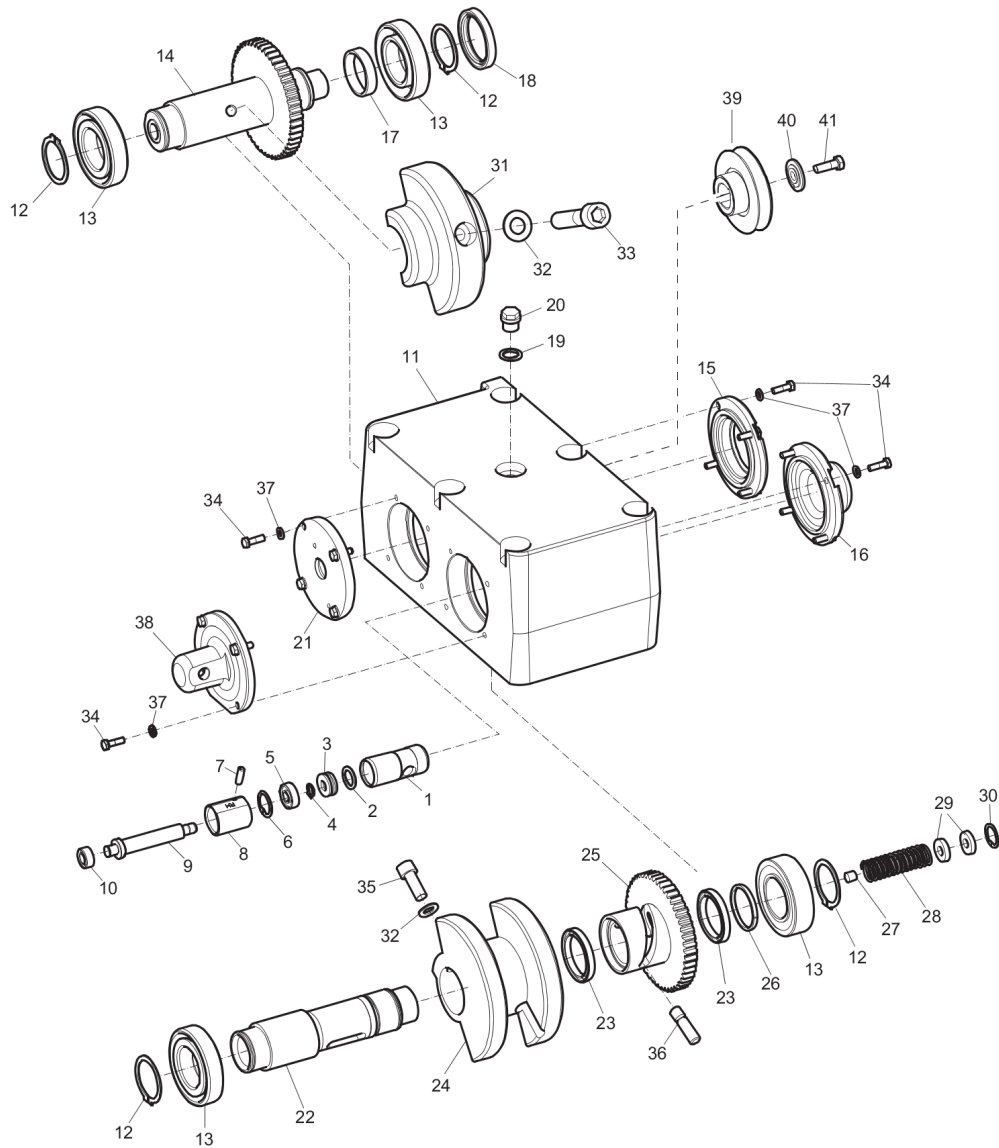

Mechanical Eccentric element

Refer to Parts Online for the most up to date information. The printed information might be outdated.

Thu Jun 16 00:25:48 MDT 2016

Item	Part No.	Name	Qty	L
1	4812070053	Piston	1	
2	4812070363	Spring washer	1	
3	4812070362	Thrust ball bearing	1	
4	4700150002	Retaining ring	1	
5	4812070359	Ball bearing	1	
6	4700151039	Retaining ring	1	
7	0108132400	Spring pin, Ø6 x 20 mm DIN 1481	1	
8	4812070097	Cap	1	
9	4812070051	Piston rod	1	
10	4700281276	Sealing ring	1	
11	4700379175	Eccentric housing	1	
12	4700150017	Retaining ring	4	
13	4700903363	Roller bearing	4	
14	4700395060	Shaft, cpl	1	
15	4700379167	Cover	1	
16	4812070055	Cover	1	
17	4700280645	Spacer ring	1	
18	4700928794	Sealing ring	1	
19	9125664800	Seal washer	1	
20	4700232143	Plug, M16	1	
21	4700379168	Cover	1	
22	4812070054	Eccentric shaft	1	
23	4700929287	Ball bearing	2	
24	4700280669	Eccentric	1	
25	4812070096	Gear wheel	1	
26	4700280646	Spacer	1	
27	4700928241	Screw	1	
28	4700280677	Spring	1	
29	4700280648	Washer	2	
30	4700151007	Retaining ring	1	
31	4700286380	Weight	1	
32	4700904231	Steel plain washer, 13x24x2 mm 300 HV	2	
33	4700792724	Screw, M12 x 60 mm 10.9GEOMET®	1	
34	4700500040	Screw, M6 x 20 mm 8.8 A2K	16	
35	4700792723	Screw, M12 x 30mm 10.9GEOMET®	1	
36	4700280644	Pin	1	
37	0301232100	Plain washer	16	

Refer to Parts Online for the most up to date information. The printed information might be outdated.

Thu Jun 16 00:25:48 MDT 2016