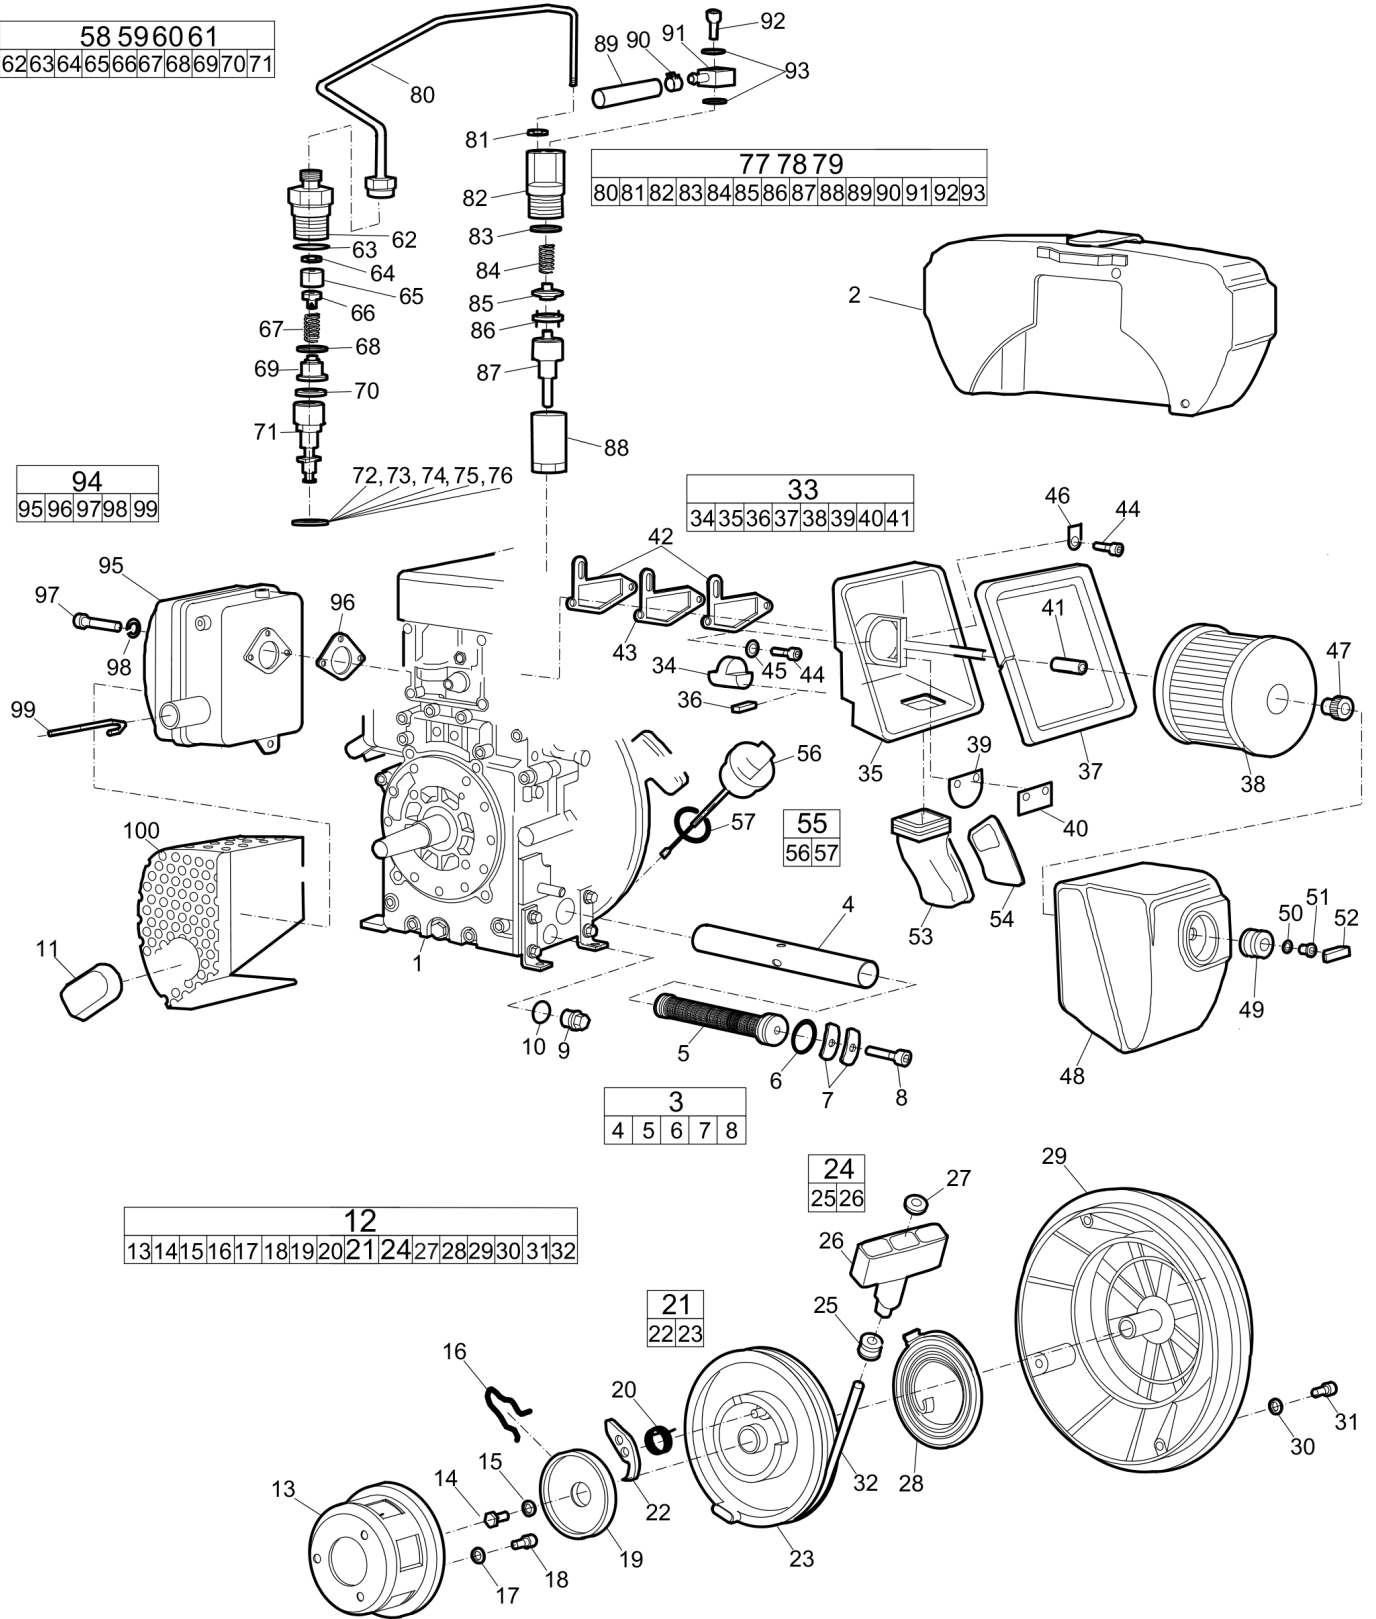

Engine Engine, Hatz 1B20 manual start, EPA version

Refer to Parts Online for the most up to date information. The printed information might be outdated.

Thu Jun 16 00:26:18 MDT 2016

Item	Part No.	Name	Qty	L
1	3382012242	Engine, Hatz 1B20 manual start	1	
2	-	Fuel tank	1	
3	4700937001	Oil strainer, cpl	1	
4	-	Tube	1	
5	-	Oil strainer	1	
6	3382100143	O-ring	1	
7	3382100144	Washer	2	
8	-	Screw, M6 x 10 mm	1	
9	4700937002	Plug	1	
10	4700748479	Washer	1	
11	4700937004	Exhaust pipe	1	
12	4700936982	Recoil starter, cpl	1	
13	4700936999	Starter pulley	1	
14	-	Screw, M6 x 18 mm	1	
15	-	Washer, M6	1	
16	4700936991	Spring	1	
17	-	Spring washer	1	
18	-	Screw, M6 x 10 mm	1	
19	4700936992	Friction plate	1	
20	4700936996	O-ring	1	
21	4700936990	Reel	1	
22	4700936995	Ratchet	1	
23	-	Start pulley	1	
24	4700936983	Handle, complete	1	
25	3382100145	Sleeve	1	
26	-	Handle	1	
27	3382100146	Washer, 5.3 mm, 0.21 in.	1	
28	4700936985	Spiral spring	1	
29	4700936986	Housing	1	
30	-	Washer, M6	4	
31	-	Screw, M6	4	
32	4700936989	Rope	1	
33	3382100150	Air filter housing, complete	1	
34	4700937024	Vent nipple	1	
35	-	Housing	1	
36	3382100147	Sealing strip	1	
37	4700940829	Sealing strip	1	

Refer to Parts Online for the most up to date information. The printed information might be outdated.

Thu Jun 16 00:26:18 MDT 2016