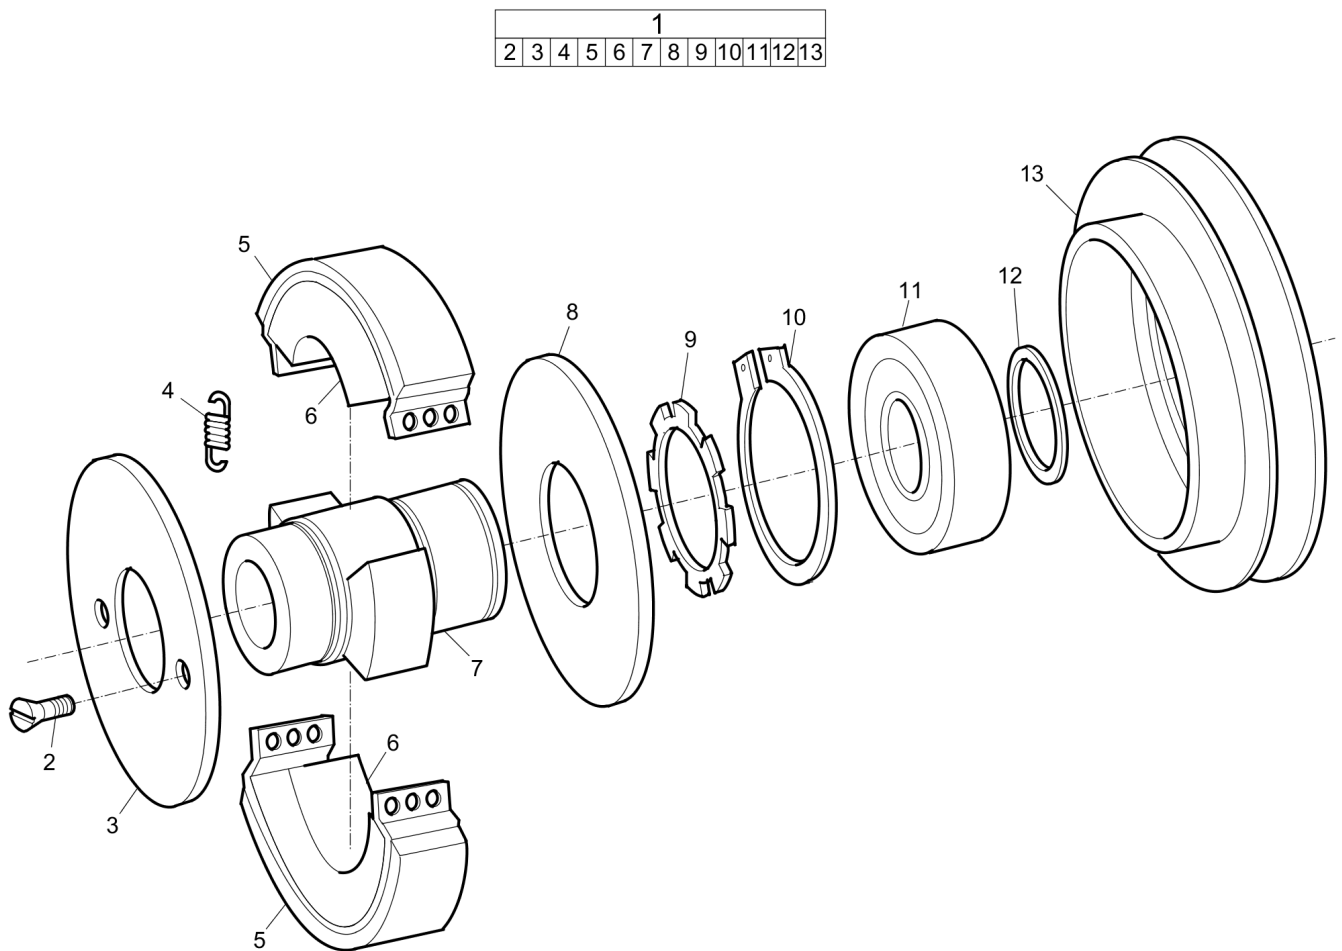

Mechanical Centrifugal clutch, Honda

Refer to Parts Online for the most up to date information. The printed information might be outdated.

Thu Jun 16 00:25:55 MDT 2016

Item	Part No.	Name	Qty	L
1	4700281124	Centrifugal clutch, cpl	1	
2	4700535002	Screw	2	
3	3382010184	Cover	1	
4	4700929356	Spring	2	
5	4700929360	Clutch lining	2	
6	4700239290	Weight	2	
7	4700935807	Hub	1	
8	4700935808	Cover	1	
9	4700239734	Retaining ring	1	
10	4700151019	Retaining ring	1	
11	4700111180	Ball bearing	1	
12	4700150012	Retaining ring for shaft	1	
13	4700935803	Pulley	1