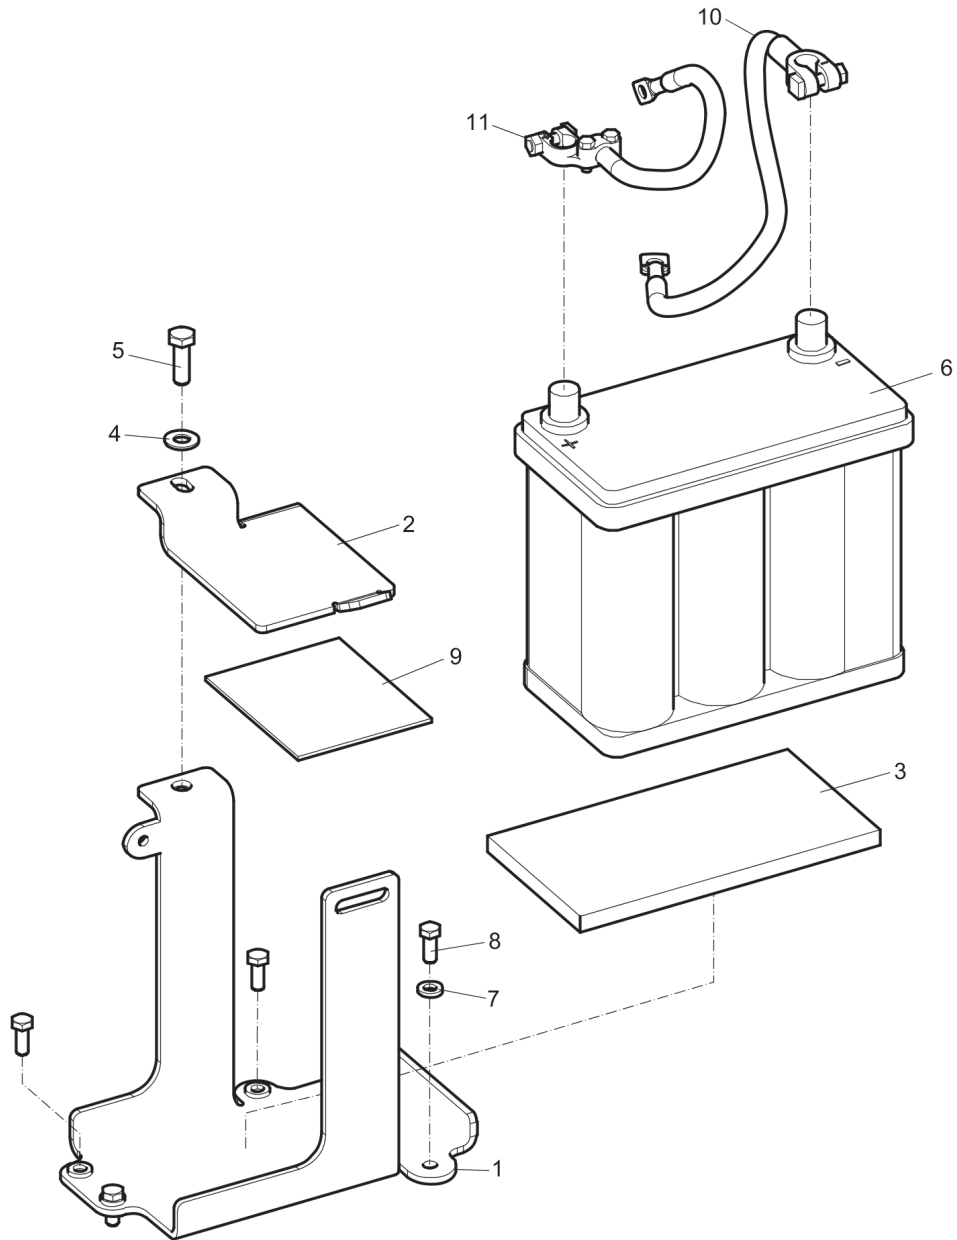

Mechanical Battery installation

Refer to Parts Online for the most up to date information. The printed information might be outdated.

Thu Jun 16 00:25:57 MDT 2016

Item	Part No.	Name	Qty	L
1	4700395879	Holder	1	
2	4700395878	Bracket	1	
3	4700395687	Insulation	1	
4	0300027438	Plain washer	1	
5	0147136303	Screw	1	
6	4700378719	Battery	1	
7	4700904556	Steel plain washer 8,4x16x3,0	4	
8	0147132303	Screw DIN933	4	
9	4700395998	Rubber cloth	1	
10	4700792717	Battery cable -	1	
11	4700792234	Battery cable +	1