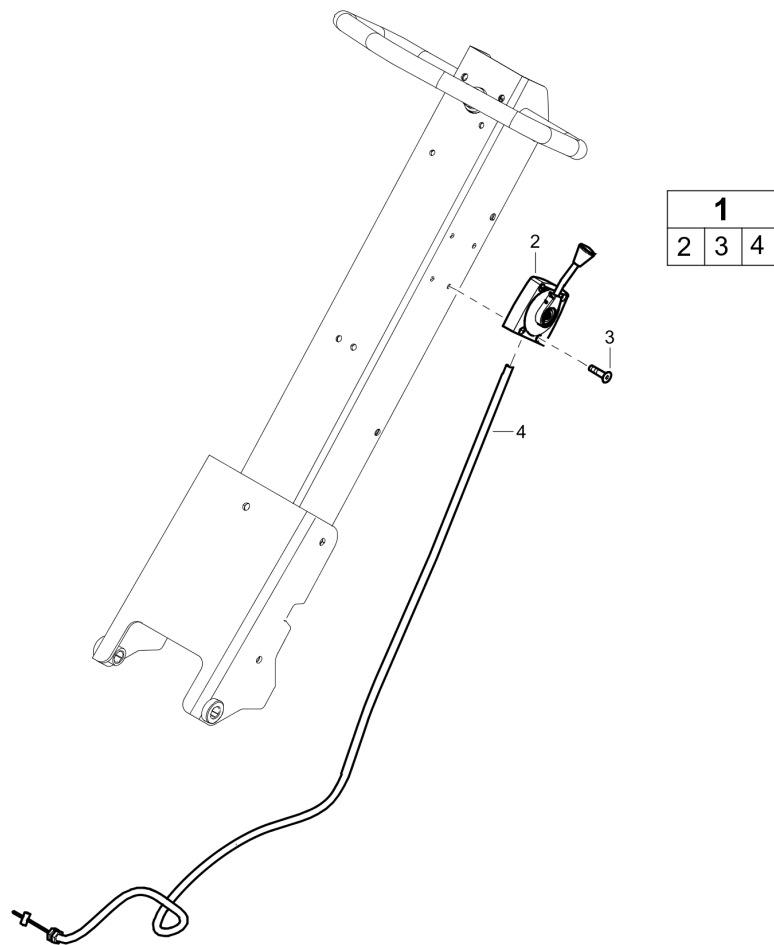

Mechanical Ground plate and eccentric element installation

Refer to Parts Online for the most up to date information. The printed information might be outdated.

Thu Jun 16 00:25:46 MDT 2016

Item	Part No.	Name	Qty	L
1	3382014148	Ground plate	1	
2	4700280750	Shock absorber	4	
3	0301235800	Flat washer	8	
4	0266211200	Hexagon nut M12	4	
5	4700747541	Copper washer, 16.7 x 24 x 1.5 mm, 0.66 x 0.94 x 0.06 in. TYPE A, M16	1	
6	0211136003	Hex socket screw	1	
7	0300027411	Washer	6	
8	0211110498	Screw, M12 x 160 mm 12.9GEOMET®	6	
9	4700280858	V-belt protection, inner	1	
10	4700280871	V-belt cover	1	
11	0301233500	Washer, 8.4 x 16 x 1.5 mm, 0.33 x 0.63 x 0.06 in. 300 HV	8	
12	0147132303	Screw DIN933	6	
13	0147132603	Screw	2	

Refer to Parts Online for the most up to date information. The printed information might be outdated.

Thu Jun 16 00:25:48 MDT 2016

This page intentionally left blank

Item	Part No.	Name	Qty	L
38	4812070050	Hydraulic cylinder	1	
39	4700280643	Pulley	1	
40	4700280654	Washer	1	
41	0147136203	Screw, M10 x 25 mm 8.8 A3K	1	

Refer to Parts Online for the most up to date information. The printed information might be outdated.

Thu Jun 16 00:25:51 MDT 2016

Mechanical Throttle control, Honda

Item	Part No.	Name	Qty	L
1	3382014779	Throttle control	1	
2	4700397114	Throttle lever	1	
3	-	Screw	4	
4	3382014780	Cable	1	