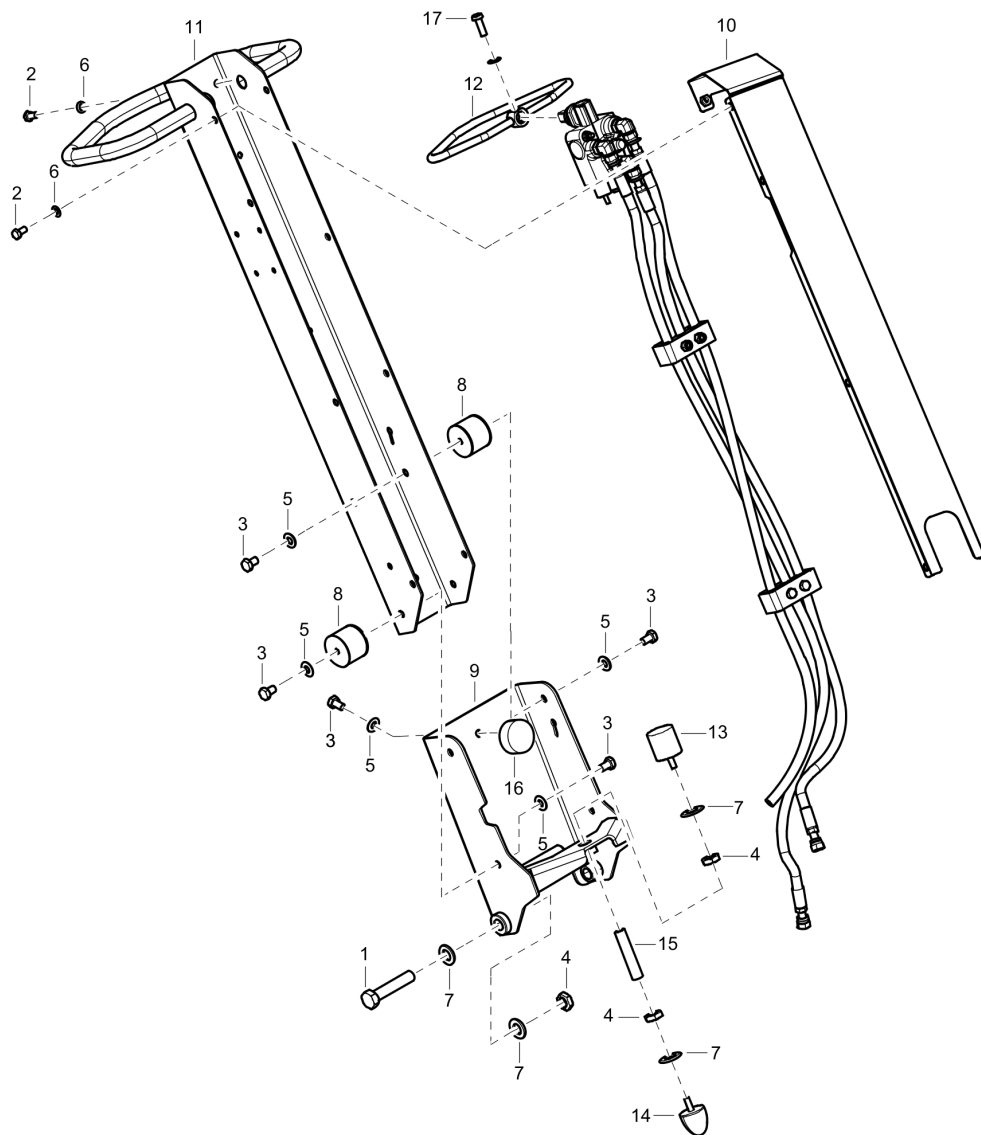

Mechanical Battery installation

Refer to Parts Online for the most up to date information. The printed information might be outdated.

Thu Jun 16 00:25:57 MDT 2016

Item	Part No.	Name	Qty	L
1	4700395879	Holder	1	
2	4700395878	Bracket	1	
3	4700395687	Insulation	1	
4	0300027438	Plain washer	1	
5	0147136303	Screw	1	
6	4700378719	Battery	1	
7	4700904556	Steel plain washer 8,4x16x3,0	4	
8	0147132303	Screw DIN933	4	
9	4700395998	Rubber cloth	1	
10	4700792717	Battery cable -	1	
11	4700792234	Battery cable +	1	

Mechanical Handle assembly

Refer to Parts Online for the most up to date information. The printed information might be outdated.

Thu Jun 16 00:25:58 MDT 2016

Item	Part No.	Name	Qty	L
1	0147110961	Hex. head screw	2	
2	0147132203	Screw, M8 x 16 mm 8.8 A2K	10	
3	0147135903	Hex head screw M10 x 16	9	
4	0261211400	Hexagon nut	4	
5	0300027438	Plain washer	9	
6	0301233500	Washer, 8.4 x 16 x 1.5 mm, 0.33 x 0.63 x 0.06 in. 300 HV	10	
7	0301237800	Plain washer(A) 17 x 30 x 3	6	
8	3382010183	Shock absorber	4	
9	3382014204	Handle bracket	1	
10	3382014260	Sheet metal part	1	
11	3382014263	Grab handle	1	
12	4812070025	Control lever	1	
13	4700792832	Shock absorber	1	
14	4700792833	Shock absorber	1	
15	4700397583	Stud	1	
16	4700791373	Shock absorber	1	
17	0147132503	Screw, M8 x 25 mm 8.8 A2K	1	