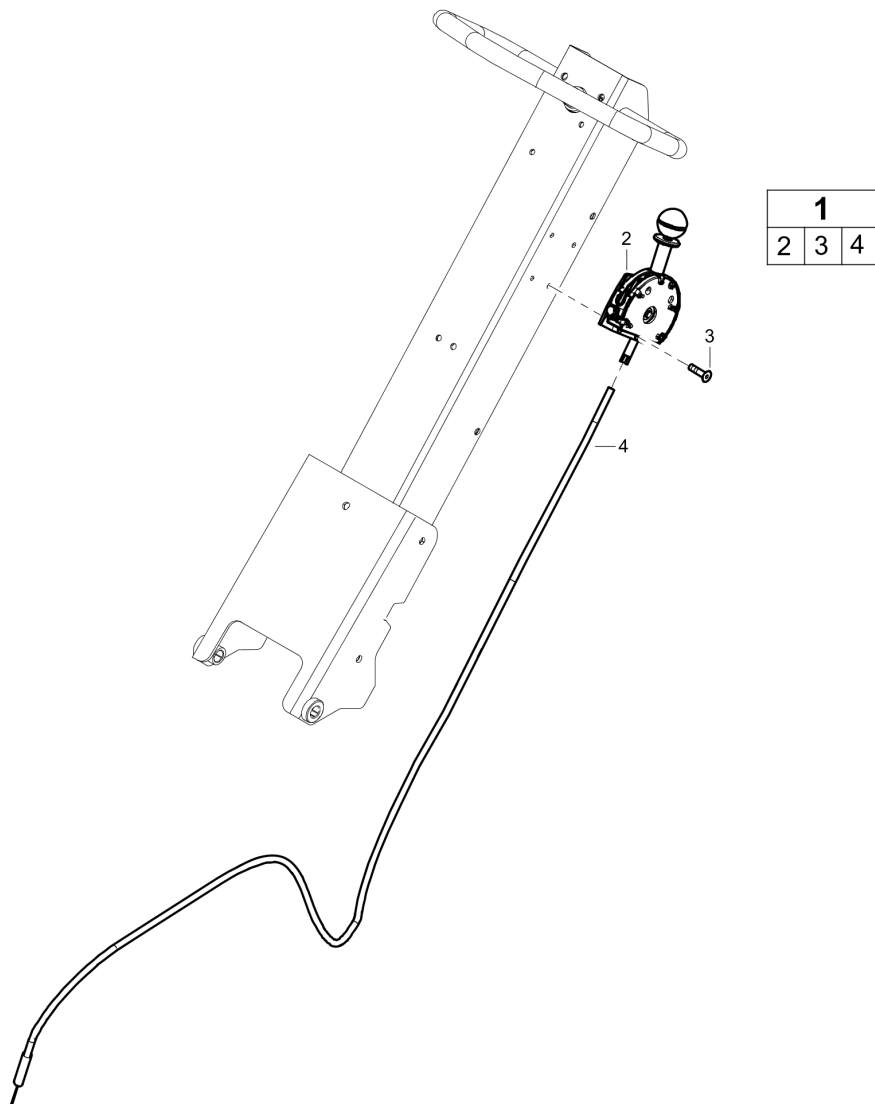

Mechanical Throttle control, Hatz, EPA version

Item	Part No.	Name	Qty	L
1	3382012121	Throttle control	1	
2	3382014271	Throttle control EPA	1	
3	-	Screw	4	
4	3382100297	Cable	1