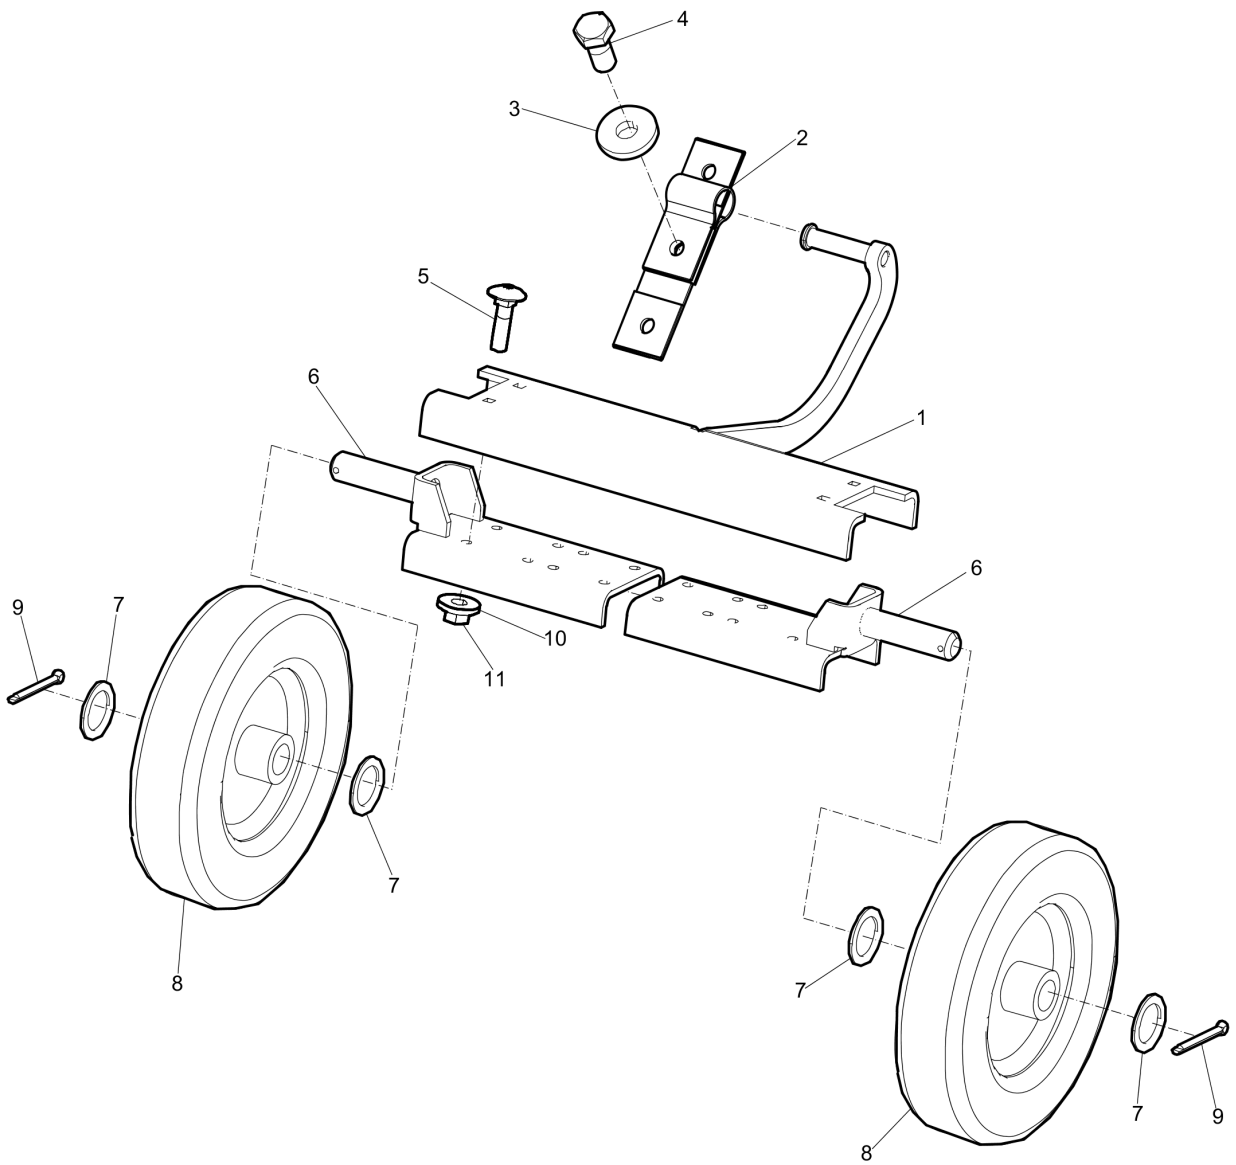

Mechanical Handle assembly

Refer to Parts Online for the most up to date information. The printed information might be outdated.

Thu Jun 16 00:25:58 MDT 2016

Item	Part No.	Name	Qty	L
1	0147110961	Hex. head screw	2	
2	0147132203	Screw, M8 x 16 mm 8.8 A2K	10	
3	0147135903	Hex head screw M10 x 16	9	
4	0261211400	Hexagon nut	4	
5	0300027438	Plain washer	9	
6	0301233500	Washer, 8.4 x 16 x 1.5 mm, 0.33 x 0.63 x 0.06 in. 300 HV	10	
7	0301237800	Plain washer(A) 17 x 30 x 3	6	
8	3382010183	Shock absorber	4	
9	3382014204	Handle bracket	1	
10	3382014260	Sheet metal part	1	
11	3382014263	Grab handle	1	
12	4812070025	Control lever	1	
13	4700792832	Shock absorber	1	
14	4700792833	Shock absorber	1	
15	4700397583	Stud	1	
16	4700791373	Shock absorber	1	
17	0147132503	Screw, M8 x 25 mm 8.8 A2K	1	

Mechanical Transport device

Refer to Parts Online for the most up to date information. The printed information might be outdated.

Thu Jun 16 00:25:58 MDT 2016

Item	Part No.	Name	Qty	L
1	4700394933	Transport device	1	
2	3382010874	Strap	1	
3	0303115900	Plain washer ISO 7089	1	
4	0147140003	Screw	1	
5		Flat head screw	4	
6	4700394985	Wheel bracket	2	
7	4700271032	Washer	4	
8	4700383598	Wheel	2	
9	0111125203	Cotter pin	2	
10	0300013055	Washer, 8.4 x 22 x 3 mm, 0.33 x 0.87 x 0.12 in. 300 HV	4	
11		Flat head screw	4	