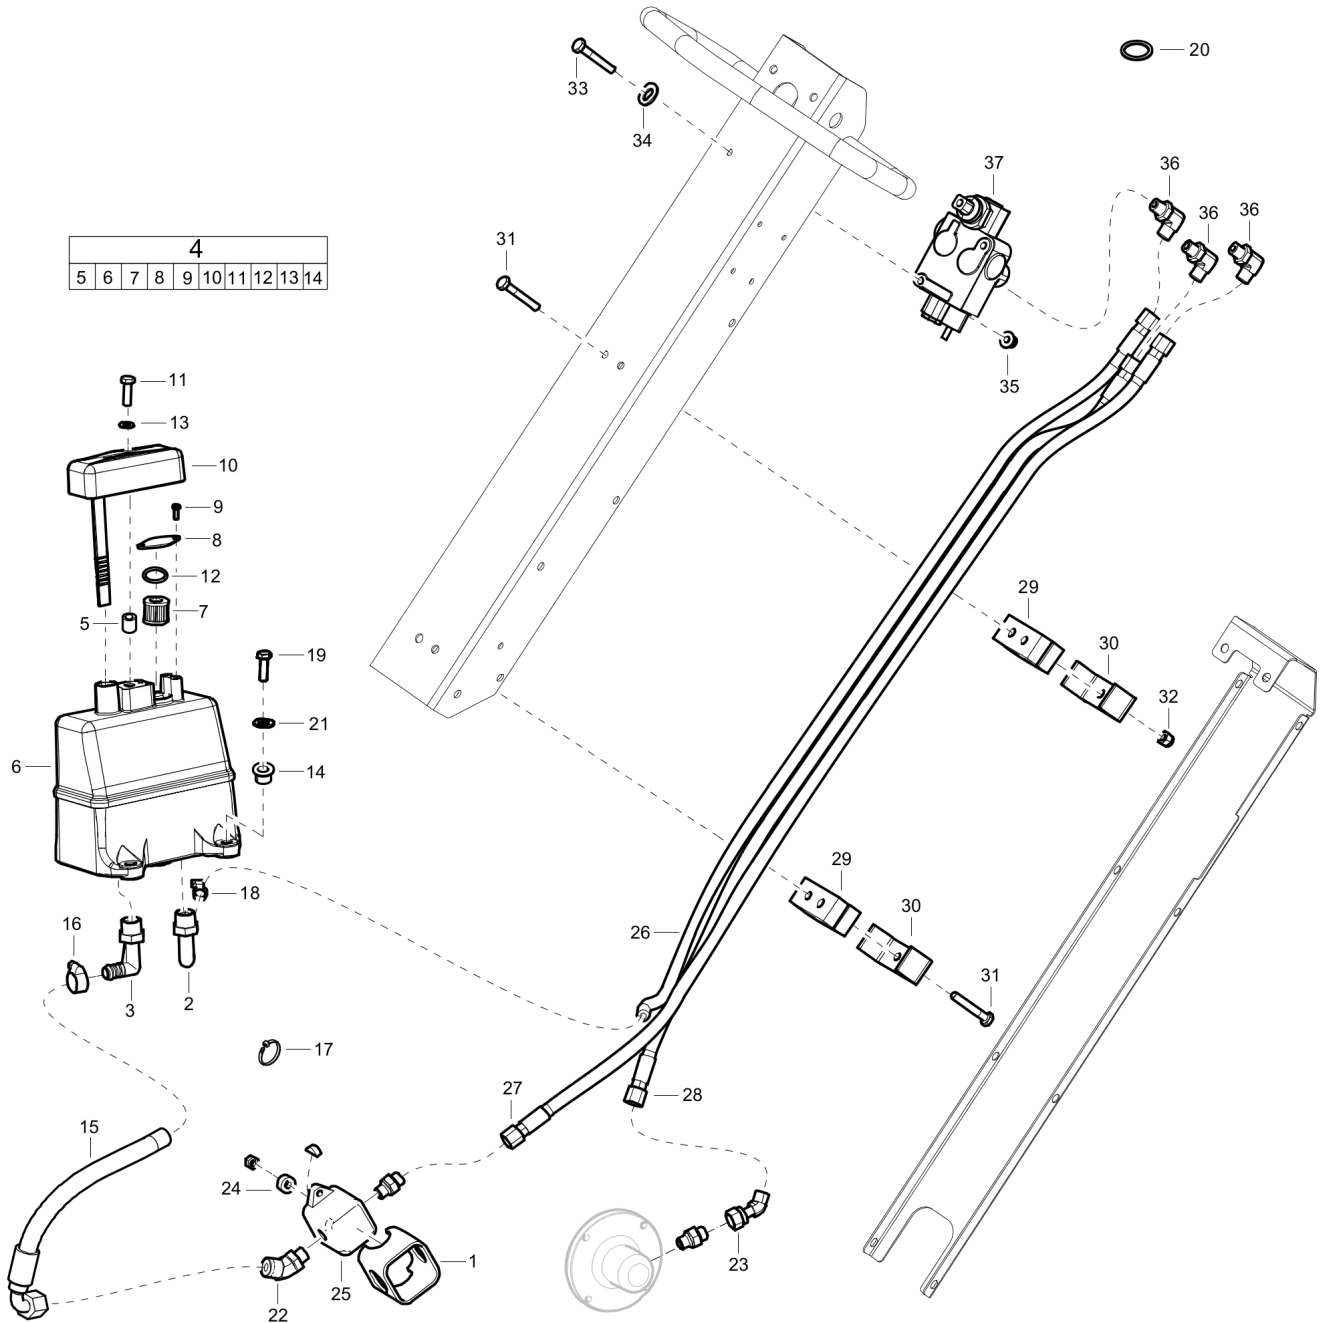

Mechanical Hydraulic system

Refer to Parts Online for the most up to date information. The printed information might be outdated.

Thu Jun 16 00:25:51 MDT 2016

Item	Part No.	Name	Qty	L
1	4700280540	Cover	1	
2	4700376674	Adapter	1	
3	4700376675	Adapter	1	
4	4700376677	Hydraulic oil tank, complete	1	
5	-	insats.prt	1	
6	4700387830	Hydraulic oil tank	1	
7	4700381566	Air filter	1	
8	4700381563	Holder	1	
9	4700904960	Screw	2	
10	4700381385	Cover with oil dipstick	1	
11	4700500021	Screw M8x25	1	
12	4700160110	O-ring	1	
13	4700904229	Steel plain washer	1	
14	4700377333	Bushing	4	
15	4700395373	Hydraulic hose	1	
16	4700313003	Hose clamp	1	
17	0348010119	Cable	1	
18	4700313108	Hose clamp	1	
19	0147136303	Screw	4	
20	4700901141	Loctite	1	
21	0300027438	Plain washer	4	
22	4700792253	Elbow	1	
23	4700791403	Elbow	1	
24	4700928894	Sleeve	1	
25	4700383562	Hydraulic pump	1	
26	3382014597	Hose	1	
27	3382014590	Hose	1	
28	3382014593	Hose	1	
29	4700280534	Rubber block	2	
30	3382010182	Bracket	2	
31	0147133003	Hex head screw	4	
32	0291112818	Nut	2	
33	0147125503	Hexagon head screw	2	
34	0301232100	Plain washer	2	
35	0291112816	Nut lock	2	
36	4700791397	Elbow 90, O-ring	3	
37	4700282993	Valve, complete	1	

Refer to Parts Online for the most up to date information. The printed information might be outdated.

Thu Jun 16 00:25:51 MDT 2016