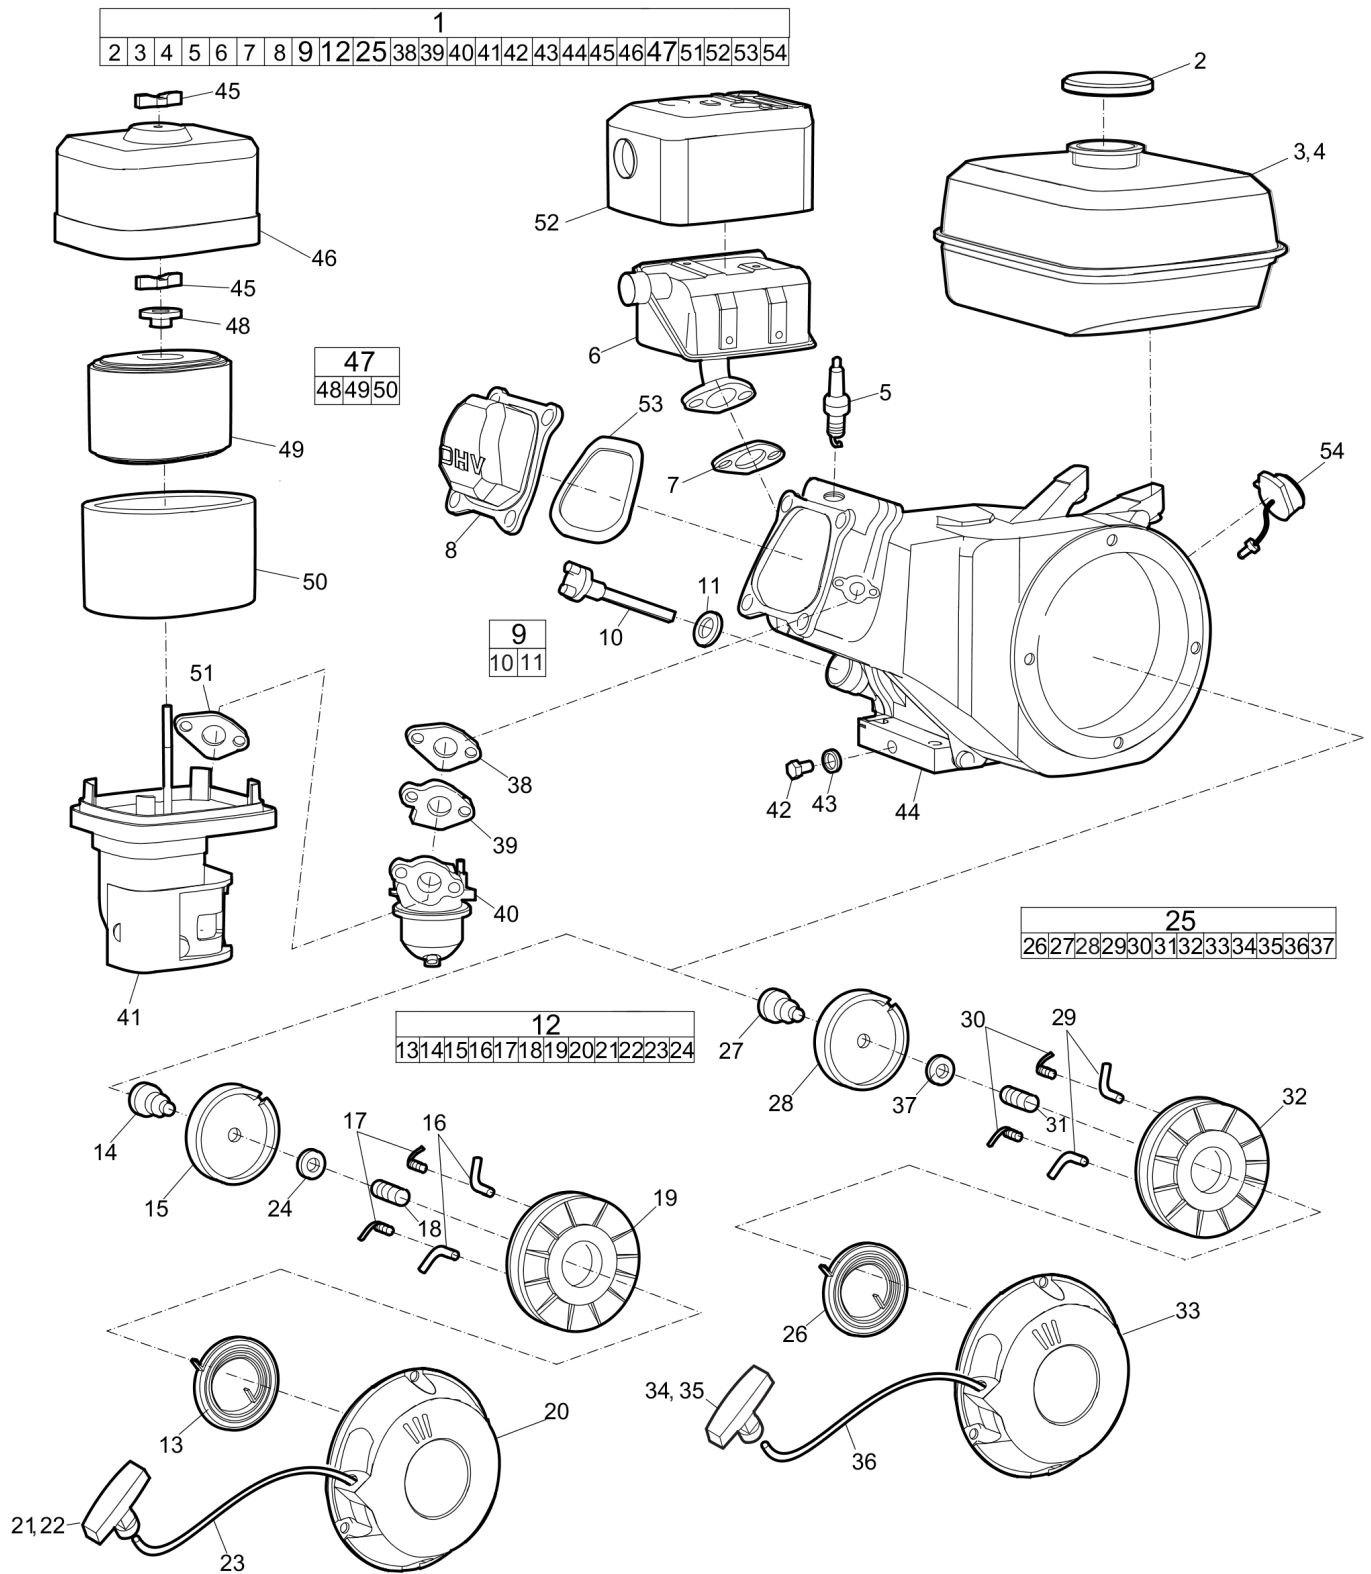

Engine Engine, Honda GX 200 UT SM-12 OH

Refer to Parts Online for the most up to date information. The printed information might be outdated.

Thu Jun 16 00:26:02 MDT 2016

Item	Part No.	Name	Qty	L
1	4700387979	Engine, complete Honda GX200 SM-12SD	1	
2	4700950168	Fuel cap	1	
3	3382100173	Fuel tank	1	A
4	3382100106	Fuel tank	1	B
5	3382100054	Spark plug	1	
6	4700239889	Muffler	1	
7	4700239063	Gasket, muffler	1	
8	4700937917	Valve cover	1	
9	3382100165	Oil dipstick, complete	1	
10	-	Dipstick	1	C
11	4700238303	Gasket	1	
12	4700940538	Recoil starter, complete	1	D
13	4700239375	Spring	1	
14	3382100177	Adjustment screw	1	
15	3382100191	Guide	1	
16	3382100169	Ratchet	2	
17	3382100192	Spring	2	
18	3382100193	Spring	1	
19	3382100171	Reel	1	
20	2020202020	Cover	1	
21	3382100194	Handle	1	E
22	4700239391	Handle	1	F
23	4700239374	Starter rope	1	
24	3382100170	Friction washer	1	
25	3382100190	Recoil starter, complete	1	G
26	4700239375	Spring	1	
27	3382100177	Adjustment screw	1	
28	3382100191	Guide	1	
29	3382100169	Ratchet	2	
30	3382100192	Spring	2	
31	3382100193	Spring	1	
32	3382100171	Reel	1	
33	-	Cover	1	
34	4700239391	Handle	1	H
35	3382100194	Handle	1	I
36	4700239374	Starter rope	1	
37	3382100170	Friction washer	1	

Refer to Parts Online for the most up to date information. The printed information might be outdated.

Thu Jun 16 00:26:02 MDT 2016