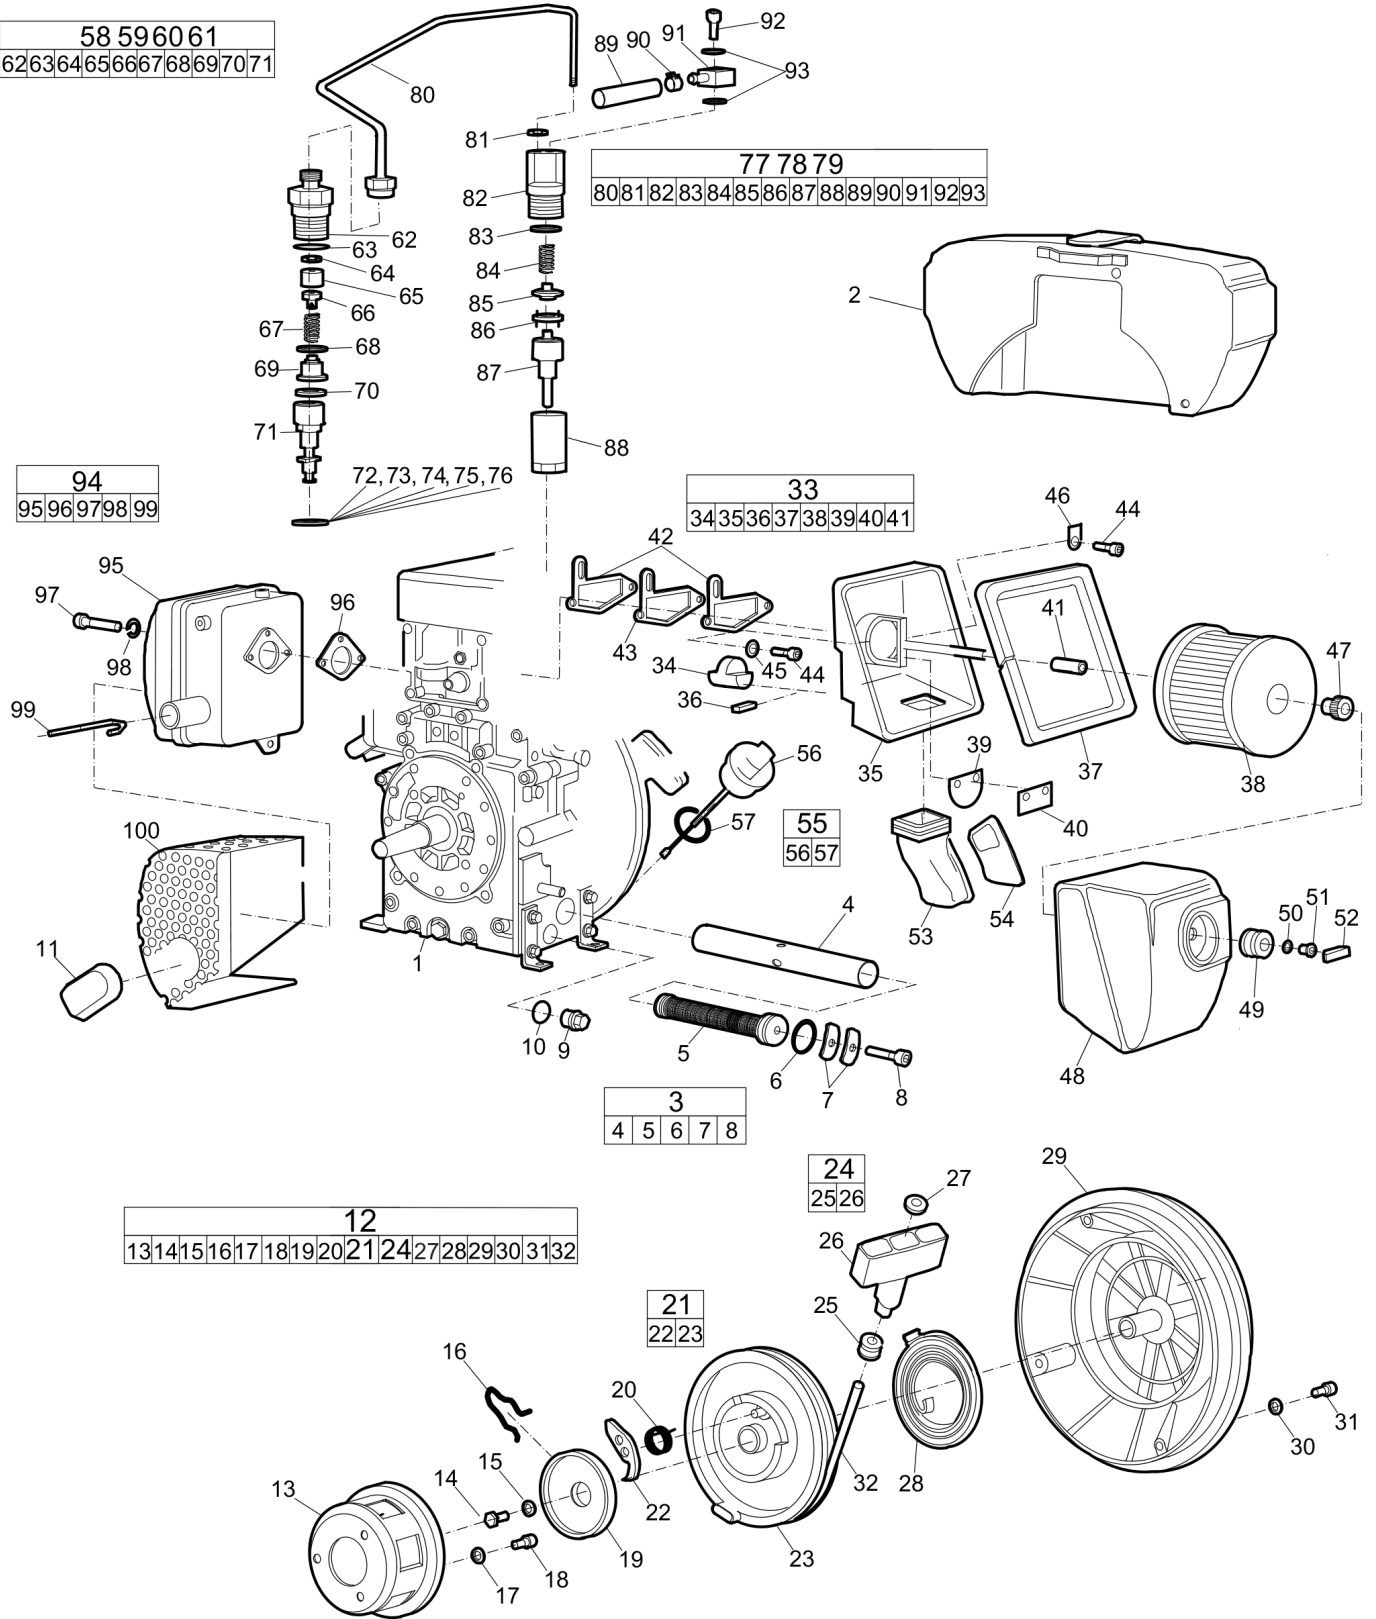

Engine Engine, Hatz 1B20 manual start

Refer to Parts Online for the most up to date information. The printed information might be outdated.

Thu Jun 16 00:26:15 MDT 2016

Item	Part No.	Name	Qty	L
1	4700391058	Engine, cpl Hatz 1B20	1	A
2	-	Fuel tank	1	B
3	4700937001	Oil strainer, cpl	1	
4	-	Tube	1	
5	-	Oil strainer	1	
6	3382100143	O-ring	1	
7	3382100144	Washer	2	
8	-	Screw, M6 x 16 mm	1	
9	4700937002	Plug	1	
10	4700748479	Washer	1	
11	4700937004	Exhaust pipe	1	
12	4700936982	Recoil starter, cpl	1	
13	4700936999	Starter pulley	1	
14	-	Screw, M6 x 18 mm	1	
15	-	Washer, M6	1	
16	4700936991	Spring	1	
17	-	Spring washer, M6	1	
18	--	Screw, M6 x 10 mm	1	
19	4700936992	Friction plate	1	
20	4700936996	O-ring	1	
21	4700936990	Reel	1	
22	4700936995	Ratchet	1	
23	-	Start pulley	1	
24	4700936983	Handle, complete	1	
25	3382100145	Sleeve	1	
26	-	Handle	1	
27	3382100146	Washer, 5.3 mm, 0.21 in.	1	
28	4700936985	Spiral spring	1	
29	4700936986	Housing	1	
30	-	Washer, M6	4	
31	-	Screw, M6	4	
32	4700936989	Rope	1	
33	3382100150	Air filter housing, complete	1	
34	4700937024	Vent nipple	1	
35	-	Housing	1	
36	3382100147	Sealing strip	1	
37	4700940829	Sealing strip	1	

Refer to Parts Online for the most up to date information. The printed information might be outdated.

Thu Jun 16 00:26:15 MDT 2016