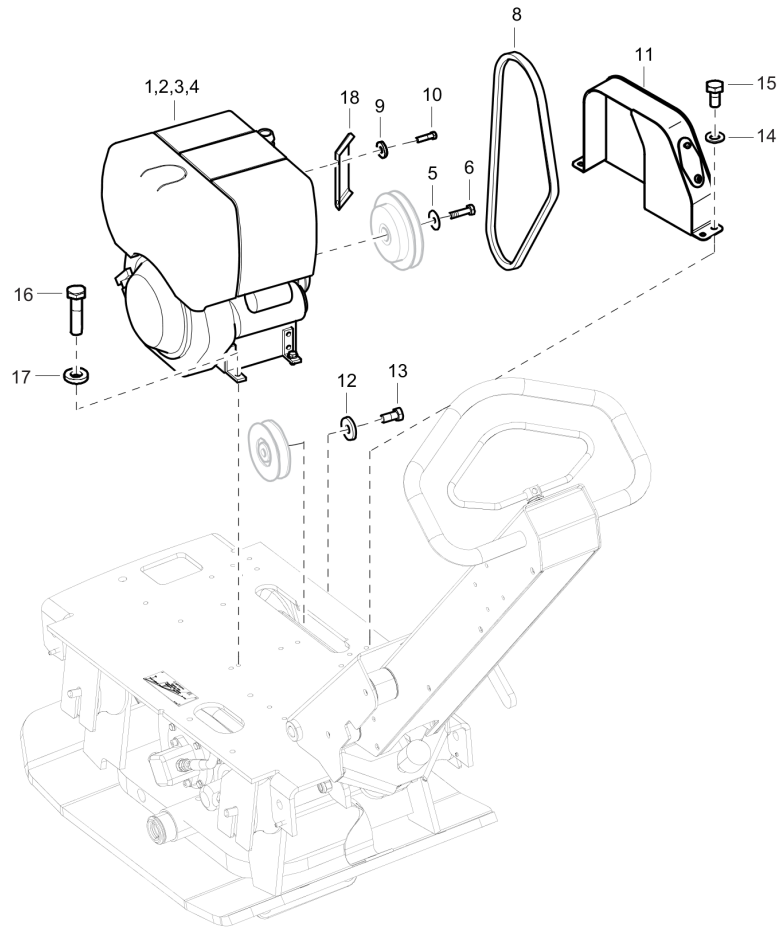

Engine Engine installation, Honda

Refer to Parts Online for the most up to date information. The printed information might be outdated.

Thu Jun 16 00:26:04 MDT 2016

Item	Part No.	Name	Qty	L
1	4700387979	Engine, complete Honda GX200 SM-12SD	1	A
2	3382014424	V-belt cover	1	
3	4700281345	V-belt	1	
4	0300013055	Washer, 8.4 x 22 x 3 mm, 0.33 x 0.87 x 0.12 in. 300 HV	4	
5	0301233500	Washer, 8.4 x 16 x 1.5 mm, 0.33 x 0.63 x 0.06 in. 300 HV	4	
6	0300013079	Washer, 13 x 30 x 4 mm, 0.51 x 1.18 x 0.16 in. 300 HV	1	
7	0147132203	Screw, M8 x 16 mm 8.8 A2K	4	
8	0147132703	Screw, M8 x 35 mm 8.8 A2K	4	
9	0147136203	Screw, M10 x 25 mm 8.8 A3K	1	
10	0346100201	Clamp	1	
11	4700281234	Ryw-clips	1	
12	0211121003	Screw, M5 x 25 mm 8.8 A2K	1	
13	0300013080	Washer, 8.4 x 26 x 4 mm, 0.33 x 1.02 x 0.16 in. 300 HV	1	
14	0147132503	Screw, M8 x 25 mm 8.8 A2K	1	
15	4812070374	Hose connection	1	
16	3382010186	Hose	1	
17	4700313001	Hose clamp	2	
18	3382010180	Plug	1	
20	0291112856	Nut, M5 A2K	1	

Engine Engine installation, Hatz

Item	Part No.	Name	Qty	L
1	4700391058	Engine, cpl Hatz 1B20	1	A
2	4700391057	Engine, cpl Hatz 1B20, electrical started	1	B
3	3382012242	Engine, Hatz 1B20 manual start	1	C
4	3382012245	Engine	1	D
5	4700904734	Washer, 8.4 x 26 x 4 mm, 0.33 x 1.02 x 0.16 in. 300 HV	1	
6	0147132603	Screw	1	
8	4700281336	V-belt	1	F
9	0301232100	Plain washer	2	
10	0211124603	Screw, M6 x 16 mm 8.8 A2K	2	
11	3382014414	V-belt cover	1	
12	4700904213	Washer, 13 x 30 x 4 mm, 0.51 x 1.18 x 0.16 in. 300 HV	1	
13	0147140103	Screw	1	
14	0300013055	Washer, 8.4 x 22 x 3 mm, 0.33 x 0.87 x 0.12 in. 300 HV	4	
15	0147132203	Screw, M8 x 16 mm 8.8 A2K	4	
16	0147132503	Screw, M8 x 25 mm 8.8 A2K	4	
17	0301233501	Washer, 8.4 x 16 x 1.5 mm, 0.33 x 0.63 x 0.06 in. 300 HV	4	
18	4700387577	Deflector	1	