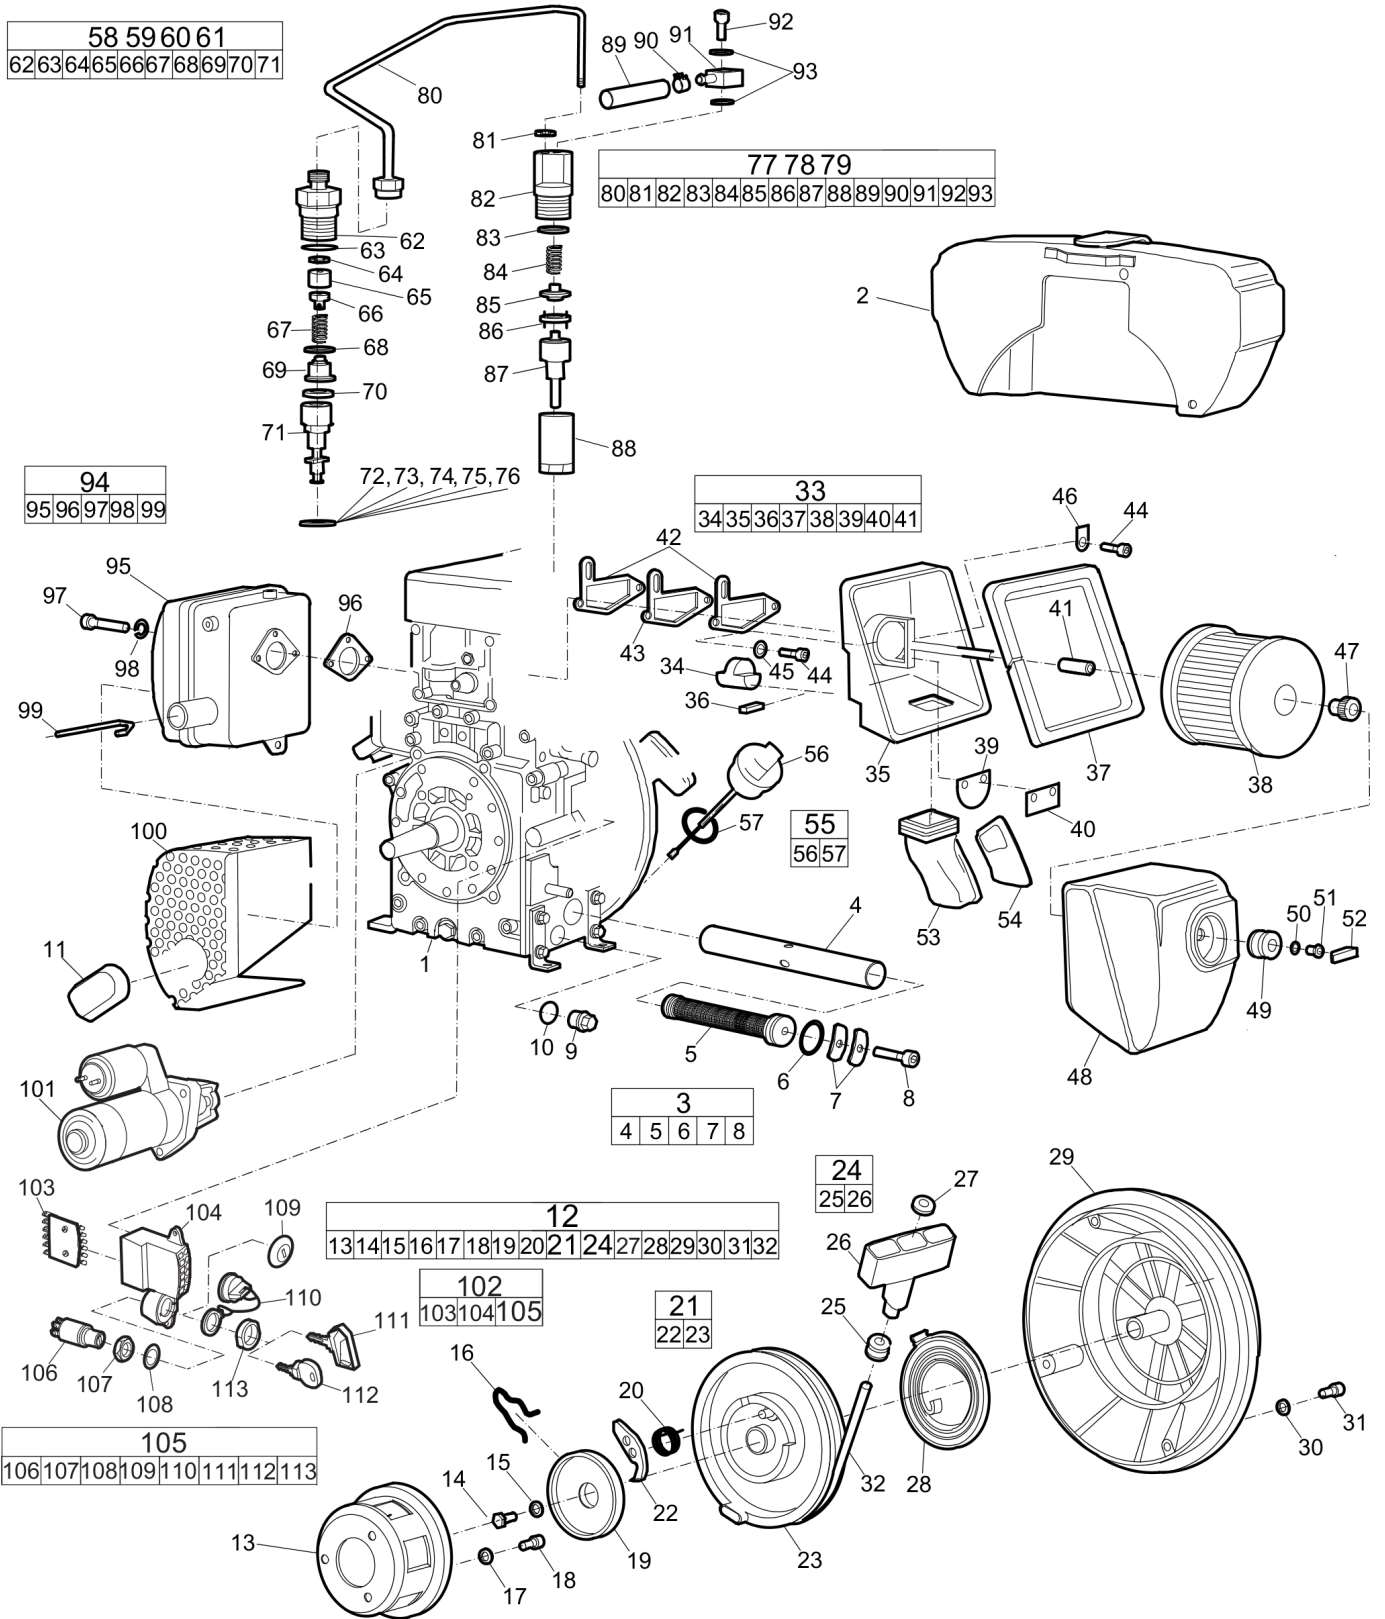

Engine Engine, Hatz 1B20 electric start

Refer to Parts Online for the most up to date information. The printed information might be outdated.

Thu Jun 16 00:26:08 MDT 2016

Item	Part No.	Name	Qty	L
1	4700391057	Engine, cpl Hatz 1B20, electrical started	1	A
2	-	Fuel tank	1	B
3	4700937001	Oil strainer, cpl	1	
4	--	Tube	1	
5	--	Oil strainer	1	
6	3382100143	O-ring	1	
7	3382100144	Washer	2	
8	--	Screw, M6 x 10 mm	1	
9	4700937002	Plug	1	
10	4700748479	Washer	1	
11	4700937004	Exhaust pipe	1	
12	4700936982	Recoil starter, cpl	1	
13	4700936999	Starter pulley	1	
14	--	Screw, M6 x 18 mm	1	
15	--	Washer, M6	1	
16	4700936991	Spring	1	
17	--	Spring washer	1	C
18	--	Screw, M6 x 10 mm	1	
19	4700936992	Friction plate	1	
20	4700936996	O-ring	1	
21	4700936990	Reel	1	
22	4700936995	Ratchet	1	
23	---	Start pulley	1	
24	4700936983	Handle, complete	1	
25	3382100145	Sleeve	1	
26	---	Handle	1	
27	3382100146	Washer, 5.3 mm, 0.21 in.	1	
28	4700936985	Spiral spring	1	
29	4700936986	Housing	1	
30	--	Washer, M6	4	
31	--	Screw, M6	4	
32	4700936989	Rope	1	
33	3382100150	Air filter housing, complete	1	
34	4700937024	Vent nipple	1	
35	--	Housing	1	
36	3382100147	Sealing strip	1	
37	4700940829	Sealing strip	1	

Refer to Parts Online for the most up to date information. The printed information might be outdated.

Thu Jun 16 00:26:08 MDT 2016