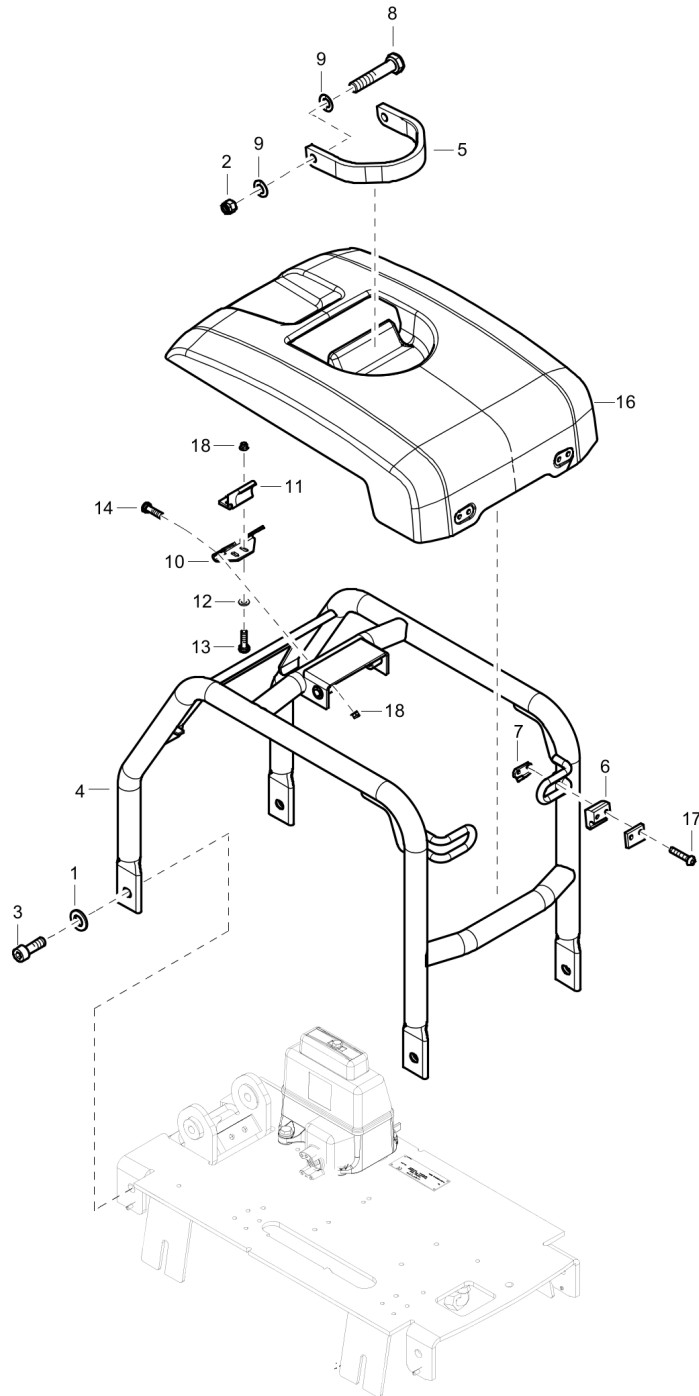

Please observe the safety instructions listed in the relevant Safety and operating instructions!

Contents

Mechanical

Frame and hoods	1
Engine plate	3
Ground plate and eccentric element installation	5
Eccentric element	7
Hydraulic system	11
Throttle control, Honda	13
Throttle control, Hatz, EPA version	15
Throttle control, Hatz, Non EPA version	17
Belt tightner	19
Centrifugal clutch, Honda	21
Centrifugal clutch, Hatz manual start	23
Battery installation	25
Handle assembly	27
Transport device	29
Decals	31

Refer to Parts Online for the most up to date information. The printed information might be outdated.

Thu Jun 16 00:25:45 MDT 2016

Item	Part No.	Name	Qty	L
1	0300013079	Washer, 13 x 30 x 4 mm, 0.51 x 1.18 x 0.16 in. 300 HV	4	
2	0291112822	Locknut	2	
3	0147300029	Flange screw M12 x 40 mm 8.8 A3K	4	
4	3382014218	Protective frame	1	
5	3382010453	Lifting lug	1	
6	4700387260	Clip	2	
7	4700387705	Stop	2	
8	0147140703	Hexagon bolt	2	
9	0384300059	Washer, 28 x 14.2 x 1 mm, 1.10 x 0.57 x 0.04 in.	4	
10	4700387261	Bracket	1	
11	4700387259	Clip	1	
12	0301232100	Plain washer	2	
13	0215001102	Screw, M6 x 20 mm 8.8 A2K	2	
14	0215001102	Screw, M6 x 20 mm 8.8 A2K	4	
16	3382014279	Hood	1	
17	0215001107	Screw	4	
18	0291112816	Nut lock	6	

Mechanical Engine plate

Item	Part No.	Name	Qty	L
1	3382014241	Engine plate	1	
2	0291112822	Locknut	2	
3	0301235800	Flat washer	10	
4	3382010059	Strap	1	
5	0303115900	Plain washer ISO 7089	4	
6	0147140003	Screw	2	
7	0147140303	Hexagon bolt	2	
8	3382010021	Strap	1	