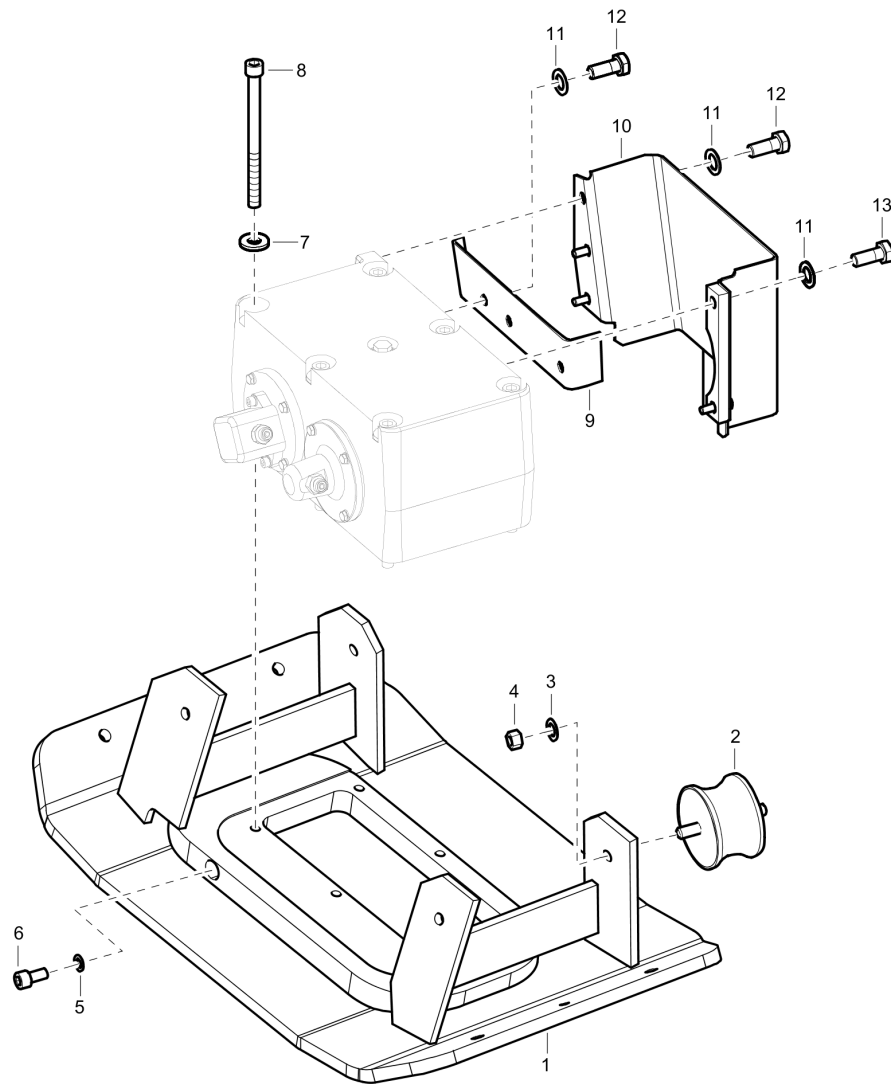

Refer to Parts Online for the most up to date information. The printed information might be outdated.

Thu Jun 16 00:25:45 MDT 2016

Item	Part No.	Name	Qty	L
1	0300013079	Washer, 13 x 30 x 4 mm, 0.51 x 1.18 x 0.16 in. 300 HV	4	
2	0291112822	Locknut	2	
3	0147300029	Flange screw M12 x 40 mm 8.8 A3K	4	
4	3382014218	Protective frame	1	
5	3382010453	Lifting lug	1	
6	4700387260	Clip	2	
7	4700387705	Stop	2	
8	0147140703	Hexagon bolt	2	
9	0384300059	Washer, 28 x 14.2 x 1 mm, 1.10 x 0.57 x 0.04 in.	4	
10	4700387261	Bracket	1	
11	4700387259	Clip	1	
12	0301232100	Plain washer	2	
13	0215001102	Screw, M6 x 20 mm 8.8 A2K	2	
14	0215001102	Screw, M6 x 20 mm 8.8 A2K	4	
16	3382014279	Hood	1	
17	0215001107	Screw	4	
18	0291112816	Nut lock	6	

Mechanical Engine plate

Item	Part No.	Name	Qty	L
1	3382014241	Engine plate	1	
2	0291112822	Locknut	2	
3	0301235800	Flat washer	10	
4	3382010059	Strap	1	
5	0303115900	Plain washer ISO 7089	4	
6	0147140003	Screw	2	
7	0147140303	Hexagon bolt	2	
8	3382010021	Strap	1	

Mechanical Ground plate and eccentric element installation

Refer to Parts Online for the most up to date information. The printed information might be outdated.

Thu Jun 16 00:25:46 MDT 2016

Item	Part No.	Name	Qty	L
1	3382014148	Ground plate	1	
2	4700280750	Shock absorber	4	
3	0301235800	Flat washer	8	
4	0266211200	Hexagon nut M12	4	
5	4700747541	Copper washer, 16.7 x 24 x 1.5 mm, 0.66 x 0.94 x 0.06 in. TYPE A, M16	1	
6	0211136003	Hex socket screw	1	
7	0300027411	Washer	6	
8	0211110498	Screw, M12 x 160 mm 12.9GEOMET®	6	
9	4700280858	V-belt protection, inner	1	
10	4700280871	V-belt cover	1	
11	0301233500	Washer, 8.4 x 16 x 1.5 mm, 0.33 x 0.63 x 0.06 in. 300 HV	8	
12	0147132303	Screw DIN933	6	
13	0147132603	Screw	2	