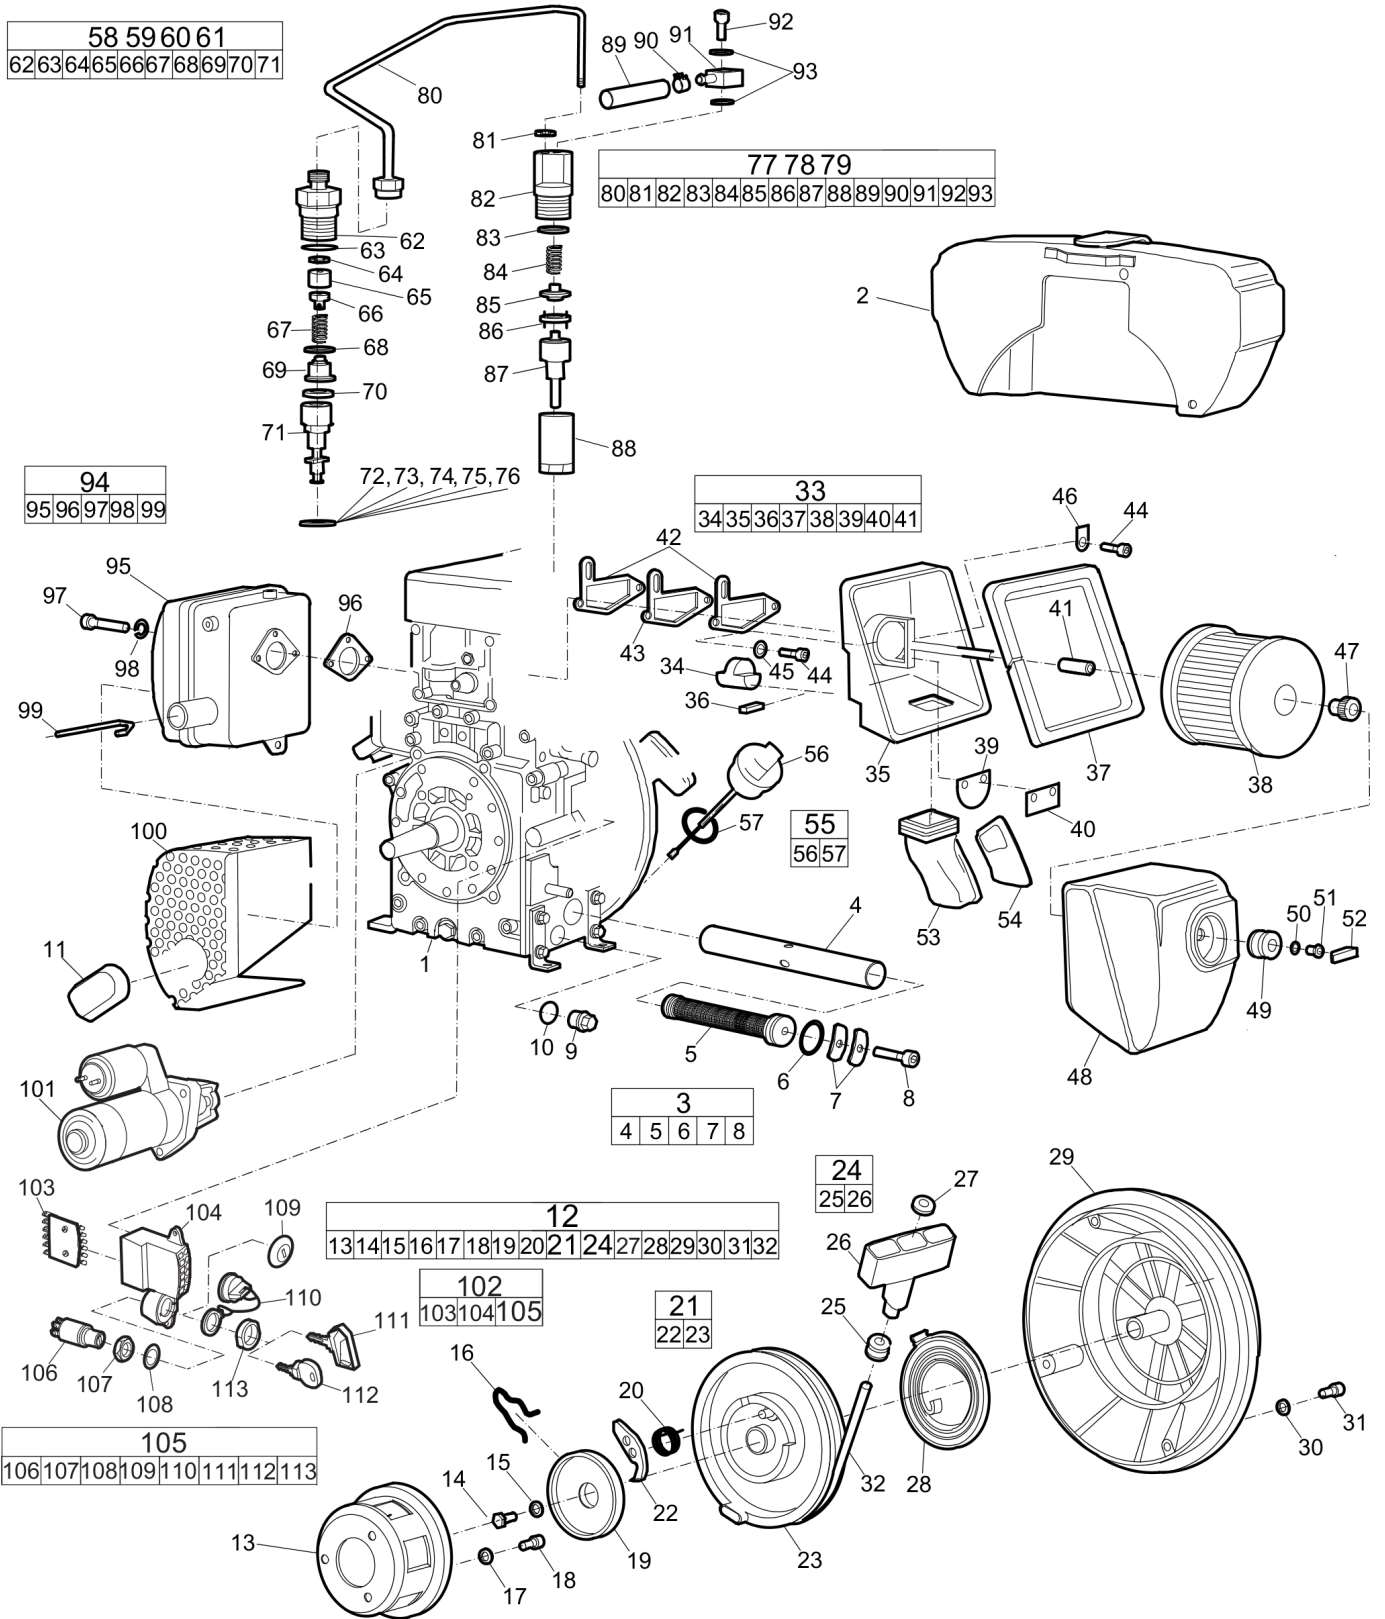

Engine Engine, Hatz 1B20 electric start, EPA version

Refer to Parts Online for the most up to date information. The printed information might be outdated.

Thu Jun 16 00:26:12 MDT 2016

Item	Part No.	Name	Qty	L
1	3382012245	Engine	2	A, D
2	-	Fuel tank	1	B
3	4700937001	Oil strainer, cpl	1	
4	-	Tube	1	
5	-	Oil strainer	1	
6	3382100143	O-ring	1	
7	3382100144	Washer	2	
8	-	Screw, M6 x 10 mm	1	
9	4700937002	Plug	1	
10	4700748479	Washer	1	
11	4700937004	Exhaust pipe	1	
12	4700936982	Recoil starter, cpl	1	
13	4700936999	Starter pulley	1	
14	-	Screw, M6 x 18 mm	1	
15	-	Washer, M6	1	
16	4700936991	Spring	1	
17	-	Spring washer, M6	1	
18	-	Screw, M6 x 10 mm	1	
19	4700936992	Friction plate	1	
20	4700936996	O-ring	1	
21	4700936990	Reel	1	
22	4700936995	Ratchet	1	
23	-	Start pulley	1	
24	4700936983	Handle, complete	1	
25	3382100145	Sleeve	1	
26	-	Handle	1	
27	3382100146	Washer, 5.3 mm, 0.21 in.	1	
28	4700936985	Spiral spring	1	
29	4700936986	Housing	1	
30	-	Washer, M6	4	
31	-	Screw, M6	4	
32	4700936989	Rope	1	
33	3382100150	Air filter housing, complete	1	
34	4700937024	Vent nipple	1	
35	-	Housing	1	
36	3382100147	Sealing strip	1	
37	4700940829	Sealing strip	1	

Refer to Parts Online for the most up to date information. The printed information might be outdated.

Thu Jun 16 00:26:12 MDT 2016