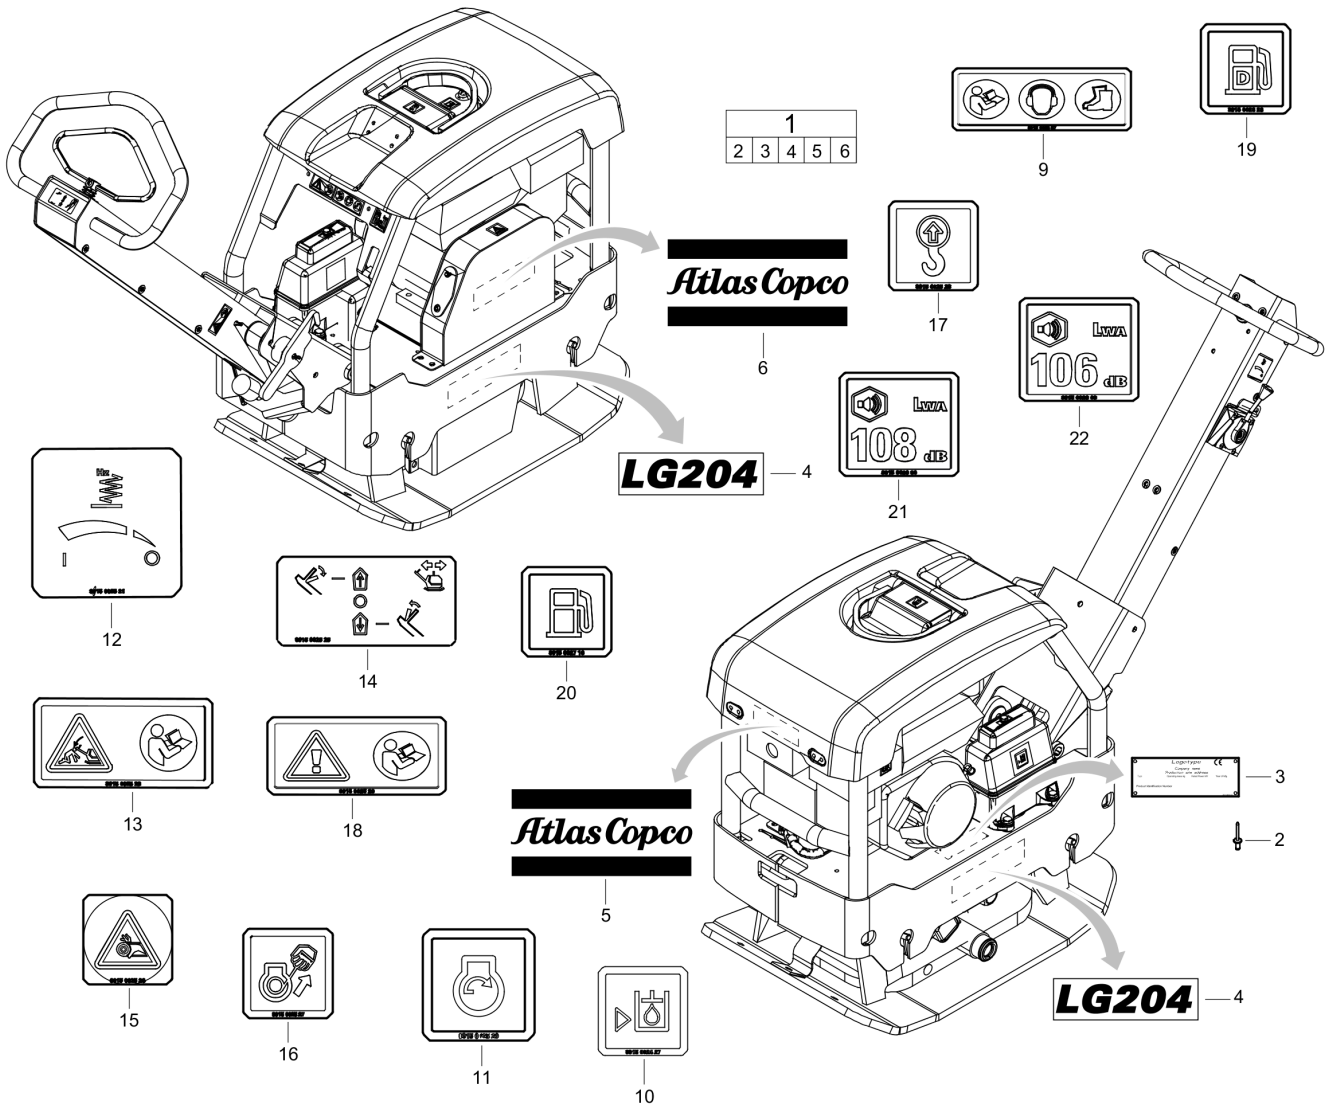

Mechanical Decals

Item	Part No.	Name	Qty	L
1(2-6)	3382014337	Labels	1	
2	0244414300	Drive screw	4	
3	-	Dataplate	1	
4	8915300203	Product name	2	
5	8915300222	Atlas copco logo	1	
6	8915300223	AC logotype	1	
9	8915002387	Safety label, read instructions, ear protection and safety boots	1	
10	8915002427	Label, hydraulic oil level	1	
11	8915002520	Label, electric engine start	1	
12	8915002521	Label, throttle control non EPA	1	
13	8915002523	Safety label, lock handle	1	
14	8915002525	Label, operator panel	1	
15	8915002526	Safety label, rotating V-belts	1	
16	8915002527	Label, manual start	1	
17	8915002528	label, lifting point	1	
18	8915002529	Safety label, read instruction manual	1	
19	8915002626	Label,fuel	1	
20	8915002716	Fuel decal	1	
21	8915002680	Decal, Noise 108 dB	1	
22	8915002608	Decal 40x40 mm, noise 106 db	1