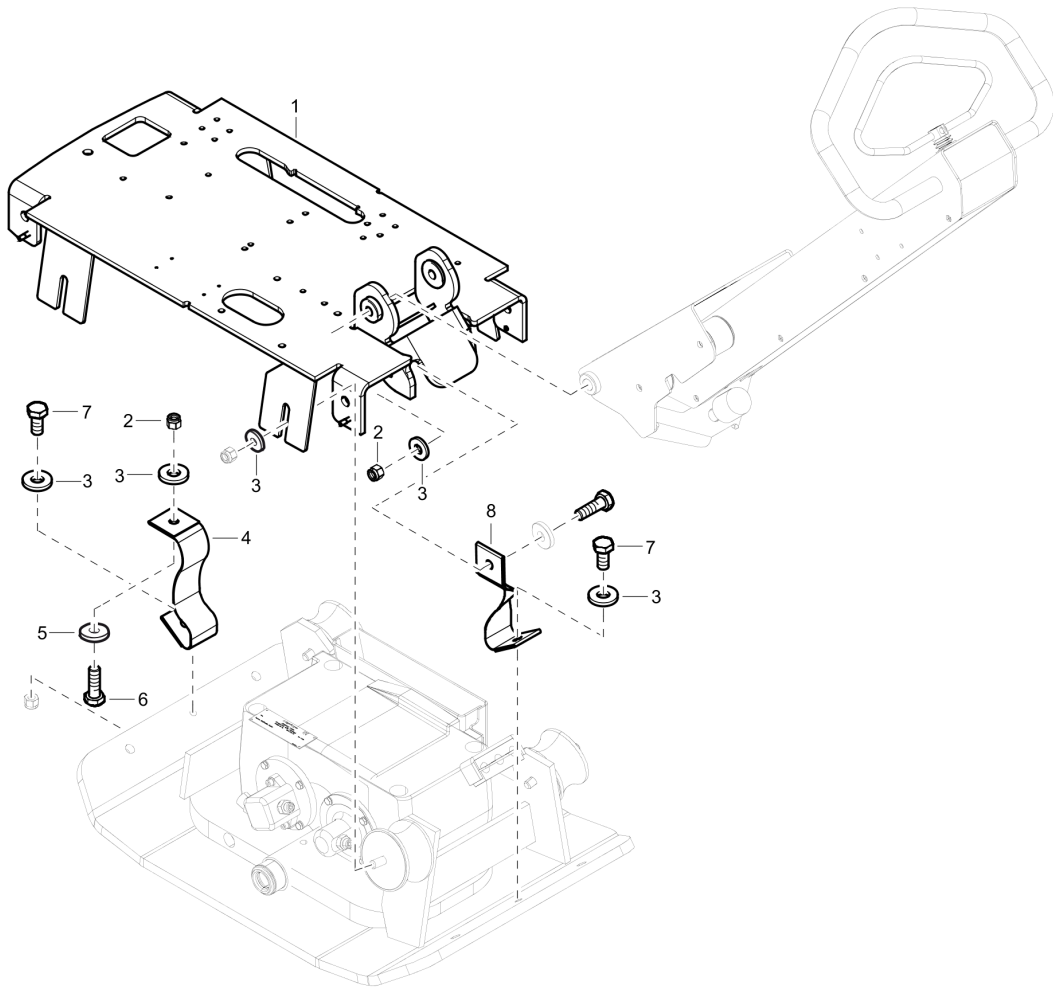

Mechanical Engine plate

Item	Part No.	Name	Qty	L
1	3382014241	Engine plate	1	
2	0291112822	Locknut	2	
3	0301235800	Flat washer	10	
4	3382010059	Strap	1	
5	0303115900	Plain washer ISO 7089	4	
6	0147140003	Screw	2	
7	0147140303	Hexagon bolt	2	
8	3382010021	Strap	1